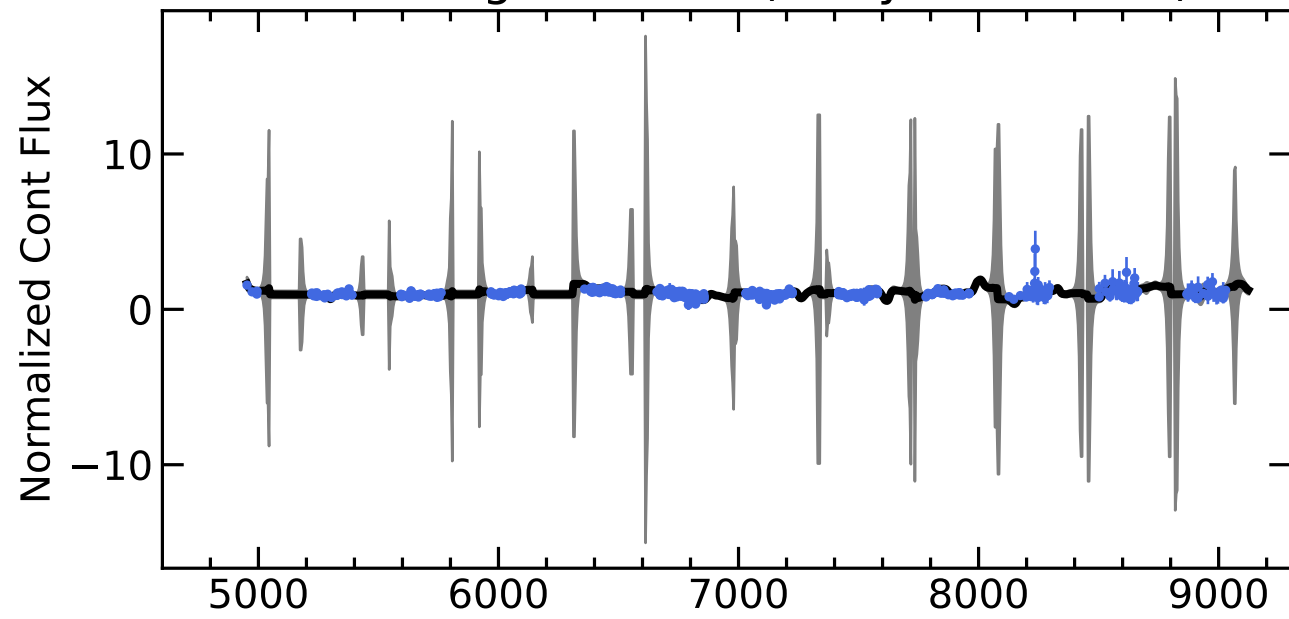

RM147 Light Curves (w/ PyROA model)

MJD-50000

Lag [days]