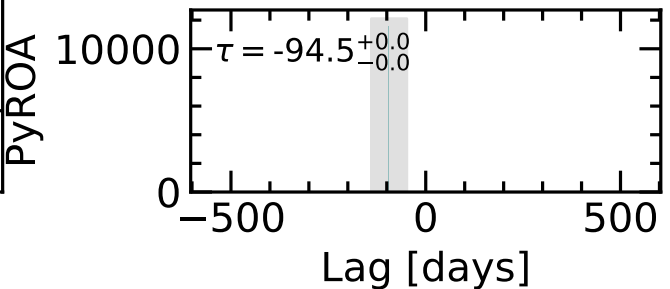

RM147 Light Curves (w/ PyROA model)

MJD-50000

Lag [days]