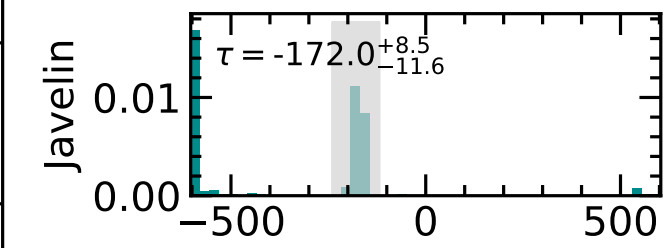

RM147 Light Curves (w/ PyROA model)

MJD-50000

Lag [days]