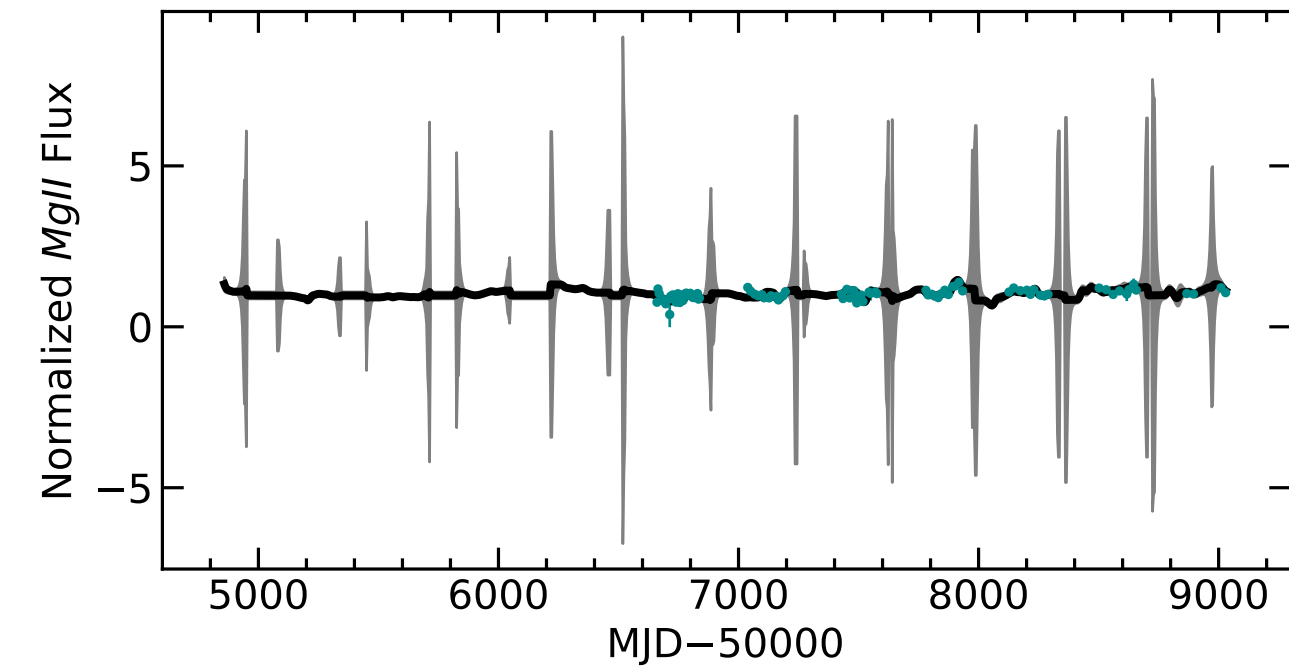

RM147 Light Curves (w/ PyROA model)

MJD-50000

Lag [days]