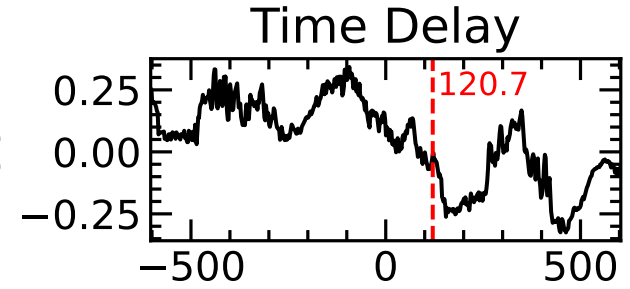

RM147 Light Curves (w/ PyROA model)

MJD-50000

Lag [days]