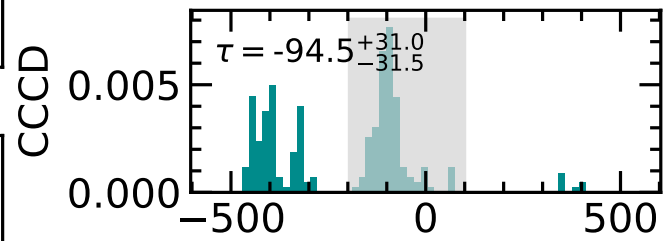

RM147 Light Curves (w/ PyROA model)

MJD-50000

Lag [days]