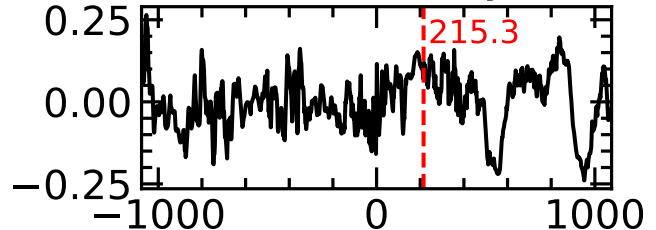

RM164 Light Curves (w/ PyROA model)

Time Delay

Lag [days]

RM164 Light Curves (w/ PyROA model)

Time Delay