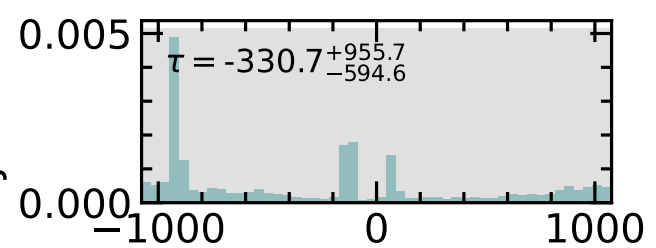

RM164 Light Curves (w/ PyROA model)

Time Delay

Lag [days]

RM164 Light Curves (w/ PyROA model)

Time Delay