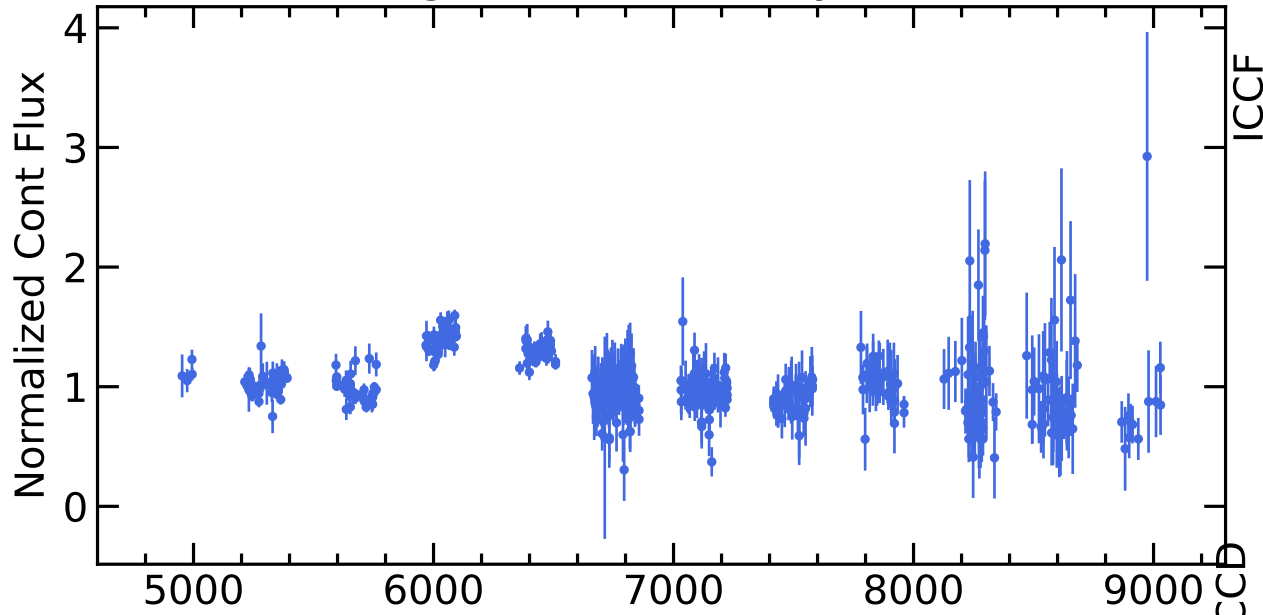

RM164 Light Curves (w/ PyROA model)

Time Delay

Lag [days]

RM164 Light Curves (w/ PyROA model)

Time Delay