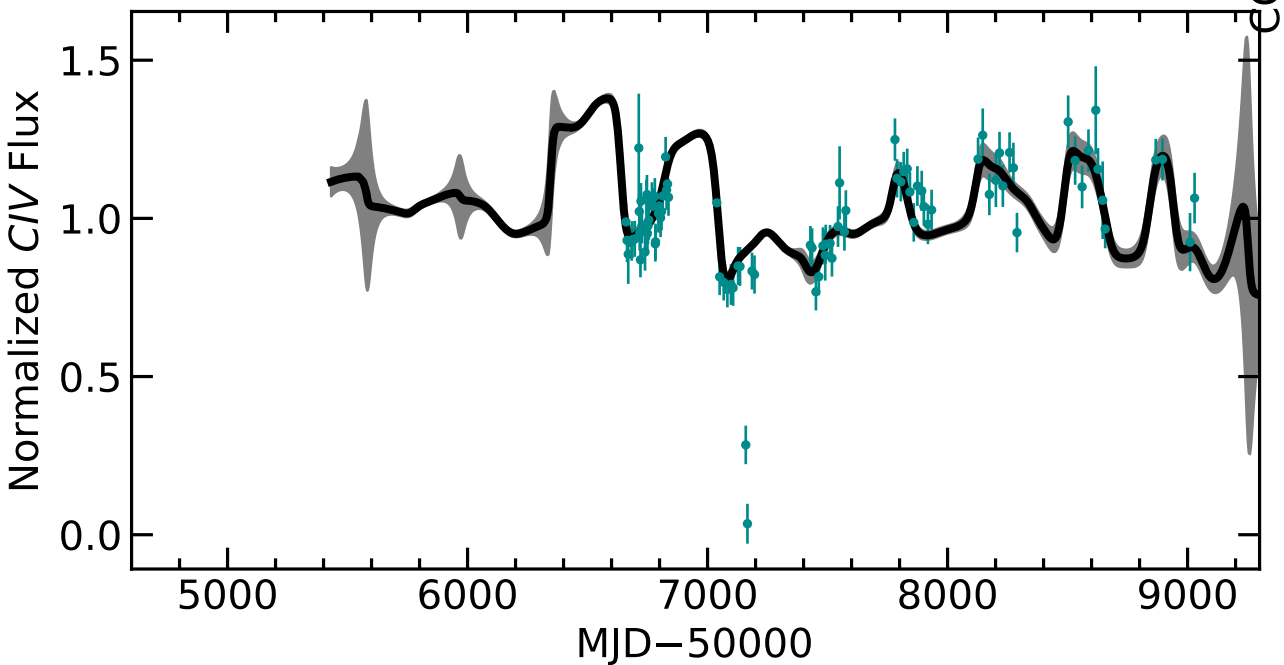

RM164 Light Curves (w/ PyROA model)

Time Delay

Lag [days]

RM164 Light Curves (w/ PyROA model)

Time Delay