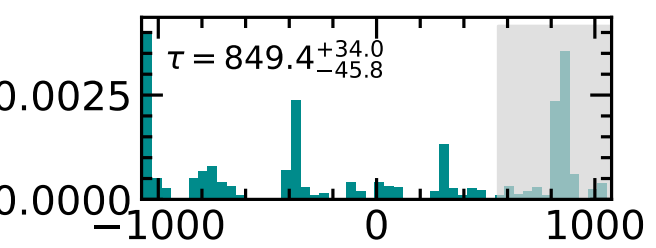

RM164 Light Curves (w/ PyROA model)

Time Delay

Lag [days]

RM164 Light Curves (w/ PyROA model)

Time Delay