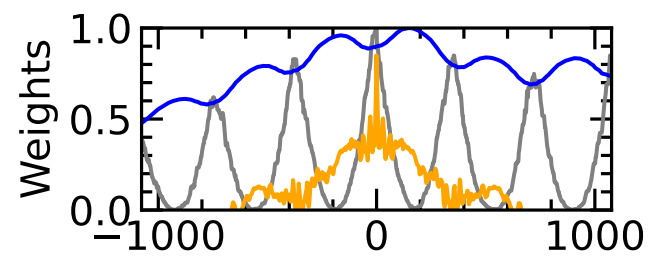

RM164 Light Curves (w/ PyROA model)

Time Delay

Lag [days]

RM164 Light Curves (w/ PyROA model)

Time Delay