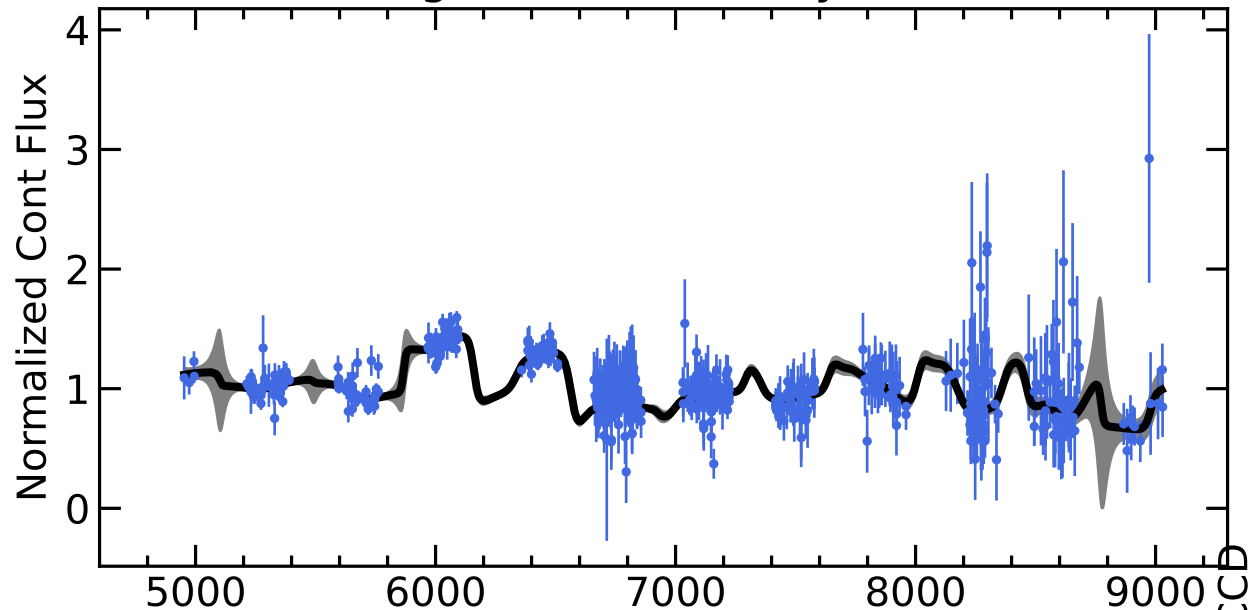

RM164 Light Curves (w/ PyROA model)

Time Delay

Lag [days]

RM164 Light Curves (w/ PyROA model)

Time Delay