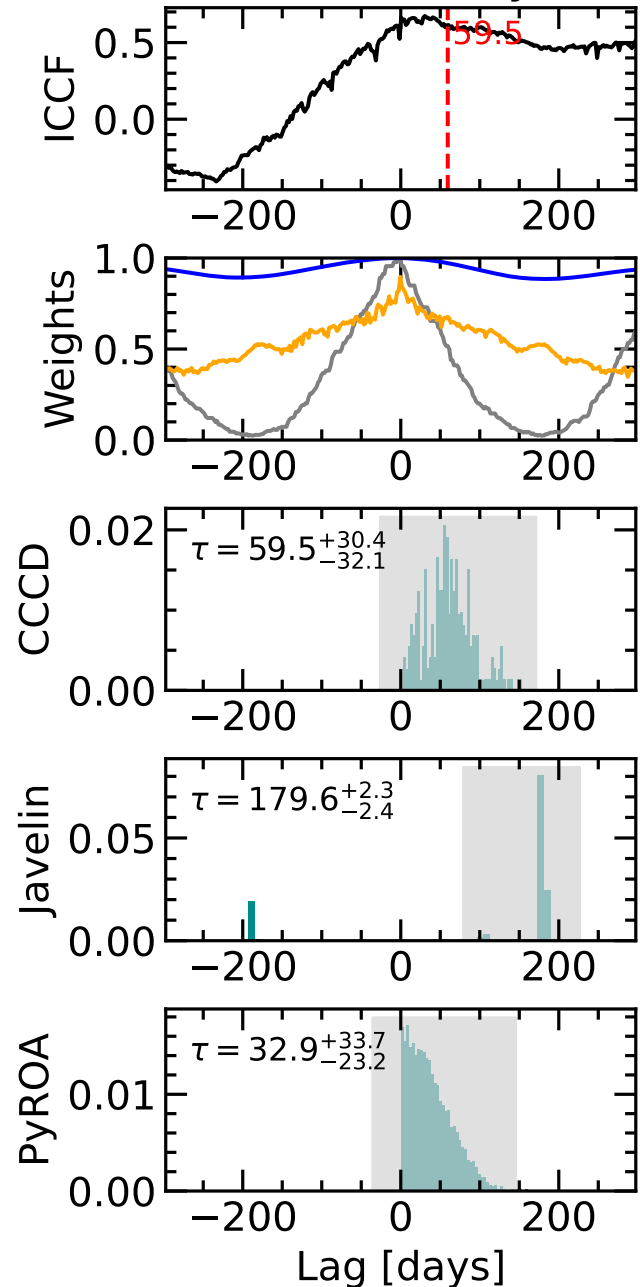

RM177 Light Curves (w/ PyROA model)

Time Delay

RM177 Light Curves (w/ PyROA model)

Time Delay

### RM177 Light Curves (w/ PyROA model)

### Time Delay