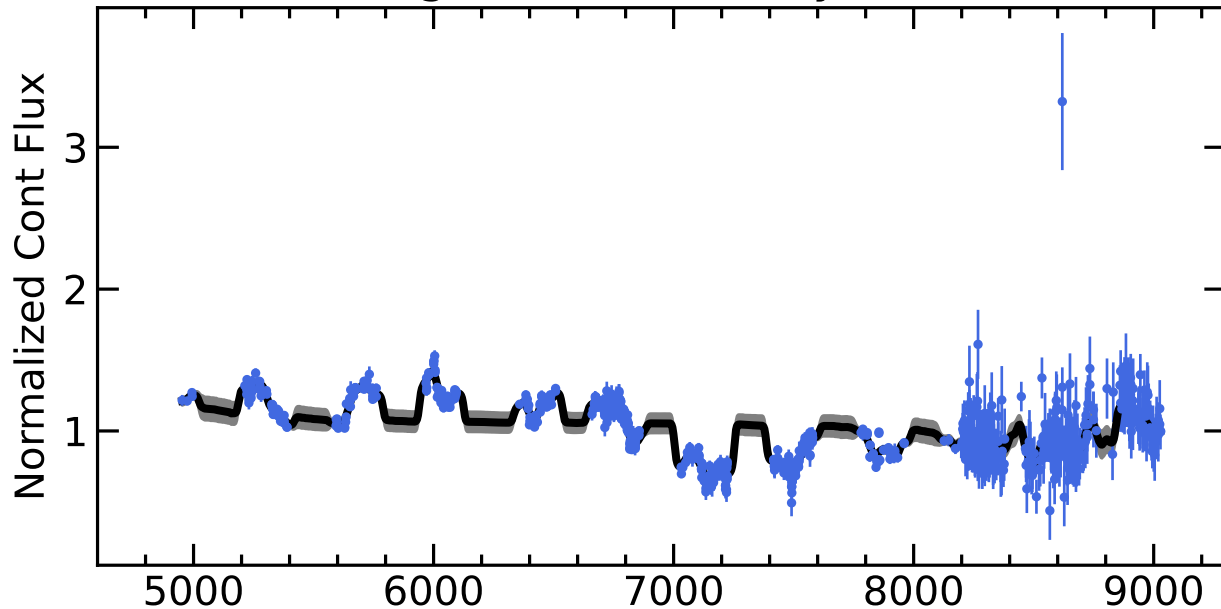

RM177 Light Curves (w/ PyROA model)

Time Delay

RM177 Light Curves (w/ PyROA model)

Time Delay

### RM177 Light Curves (w/ PyROA model)

### Time Delay