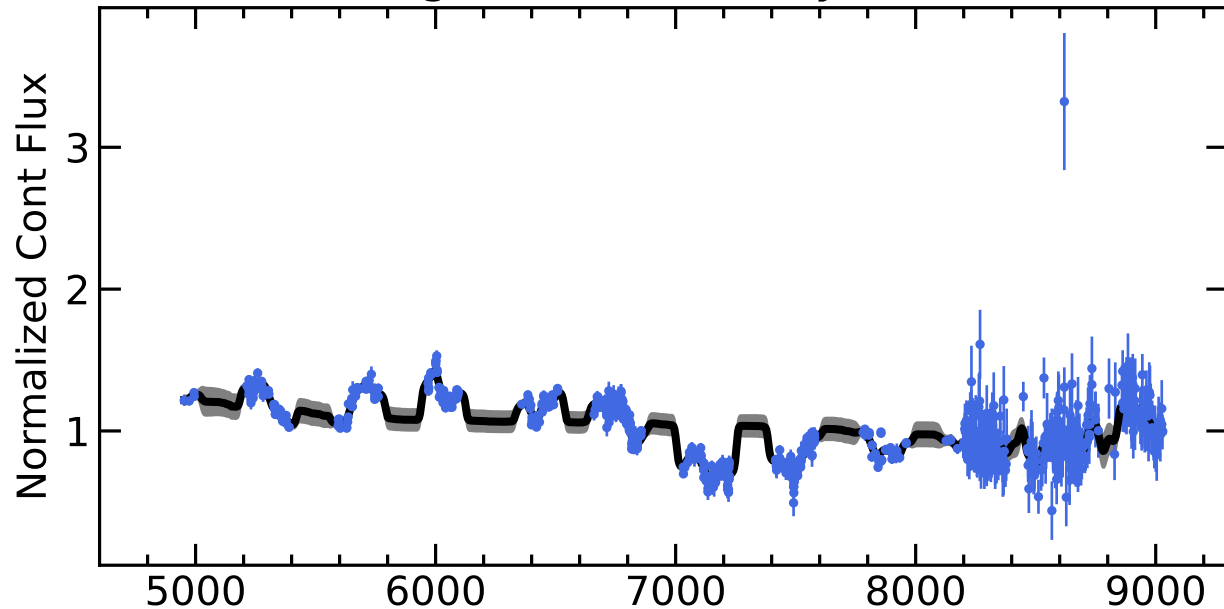

RM177 Light Curves (w/ PyROA model)

Time Delay

RM177 Light Curves (w/ PyROA model)

Time Delay

### RM177 Light Curves (w/ PyROA model)

### Time Delay