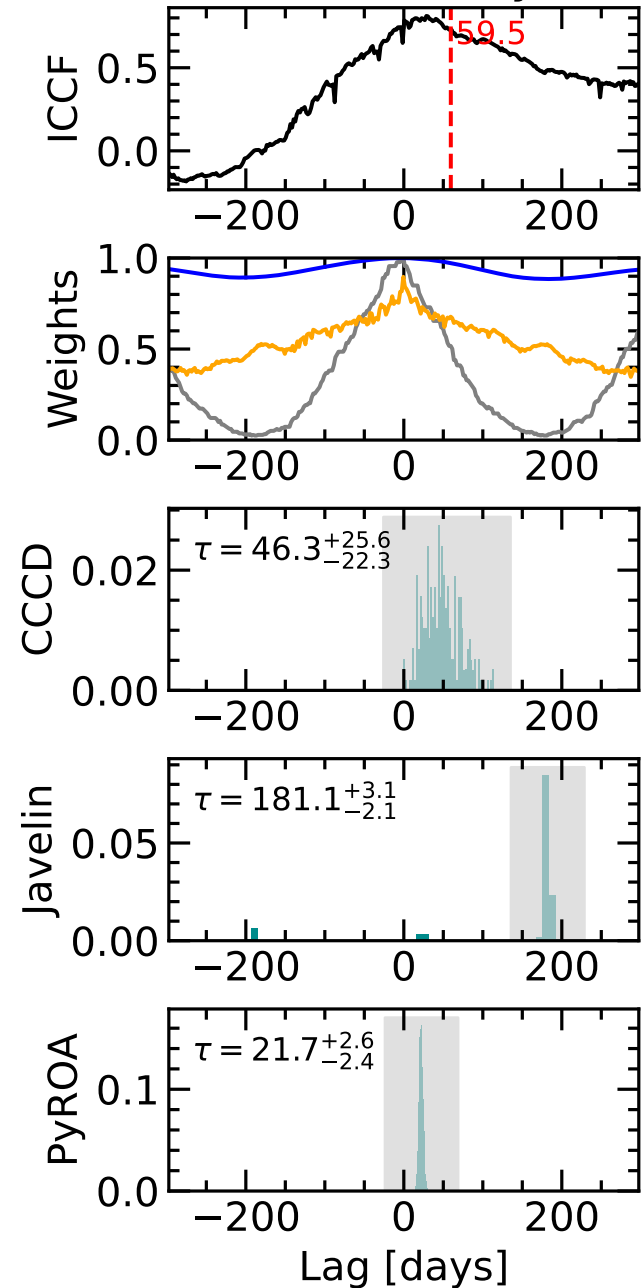

RM177 Light Curves (w/ PyROA model)

Time Delay

RM177 Light Curves (w/ PyROA model)

Time Delay

### RM177 Light Curves (w/ PyROA model)

### Time Delay