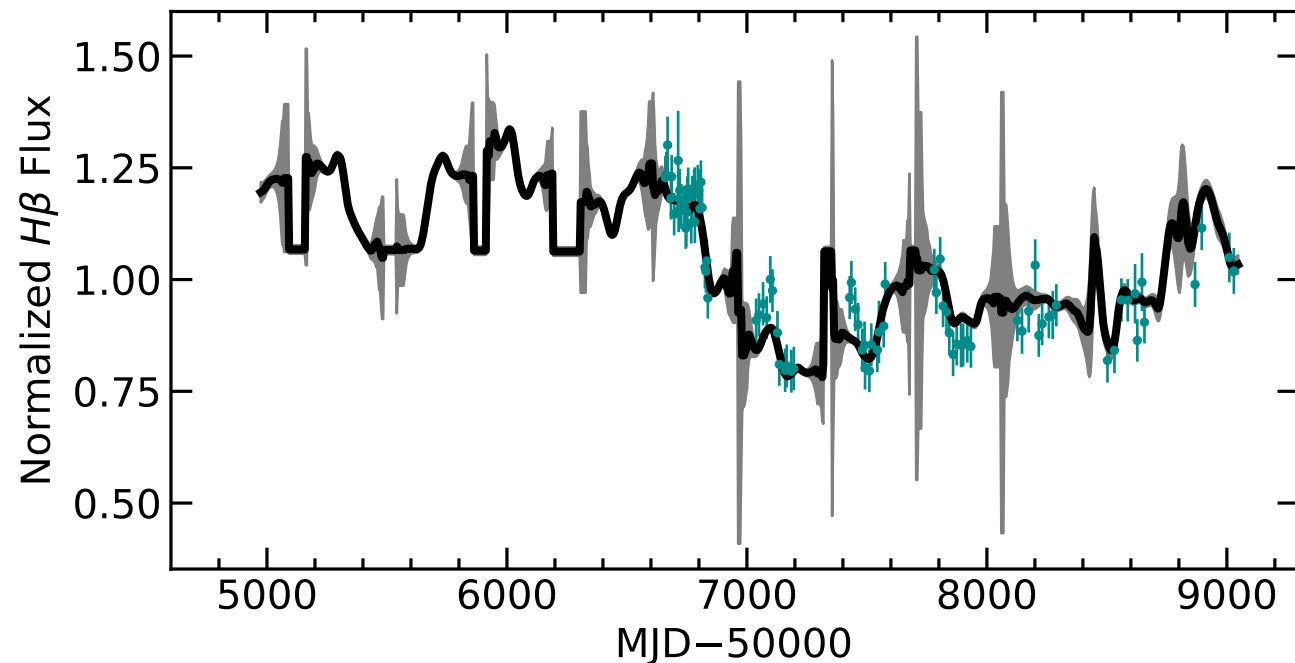

RM177 Light Curves (w/ PyROA model)

Time Delay

RM177 Light Curves (w/ PyROA model)

Time Delay

### RM177 Light Curves (w/ PyROA model)

### Time Delay