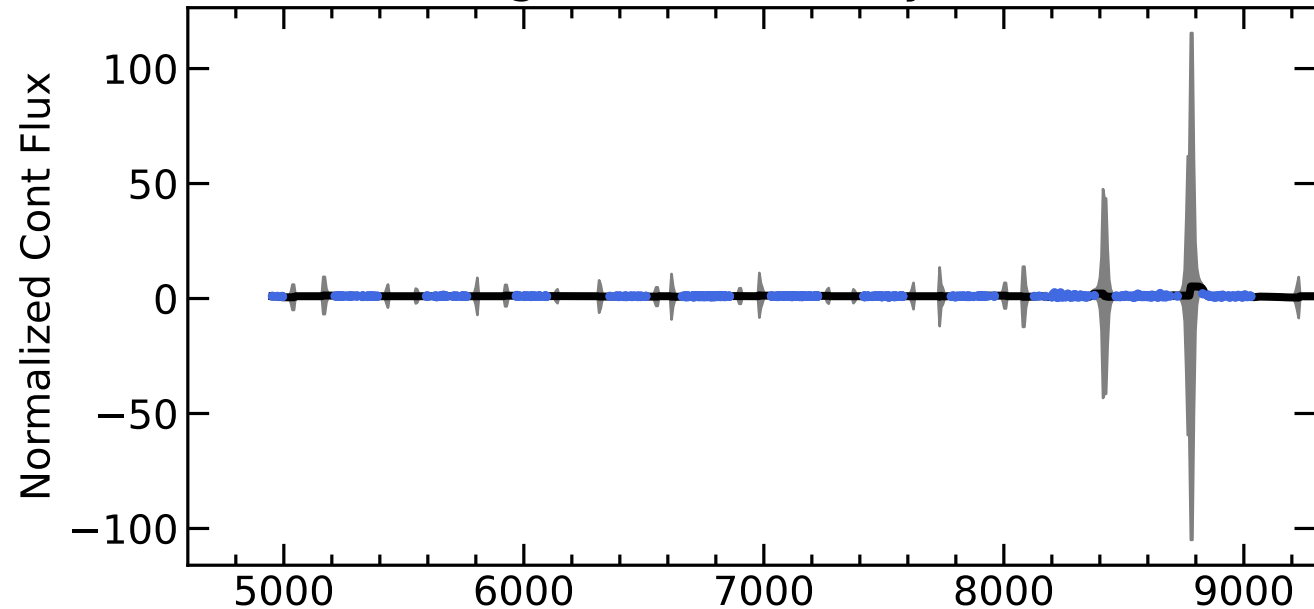

# RM287 Light Curves (w/ PyROA model)

# Time Delay