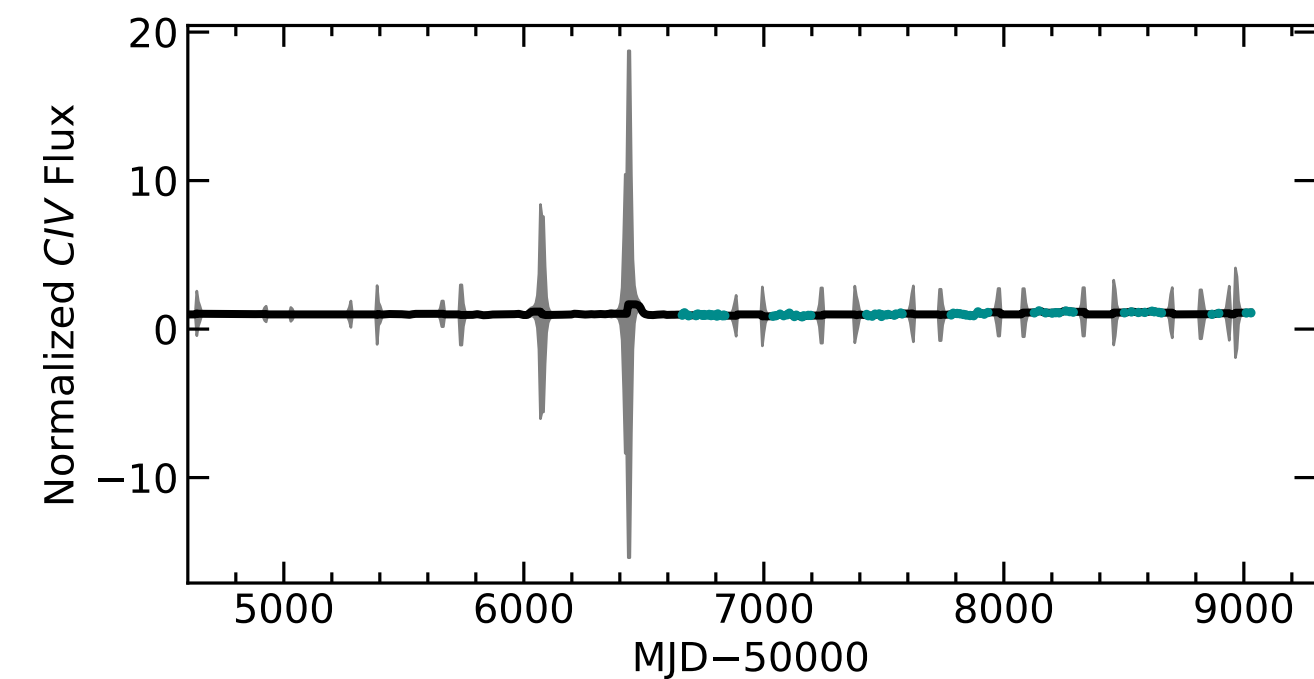

# RM287 Light Curves (w/ PyROA model)

# Time Delay