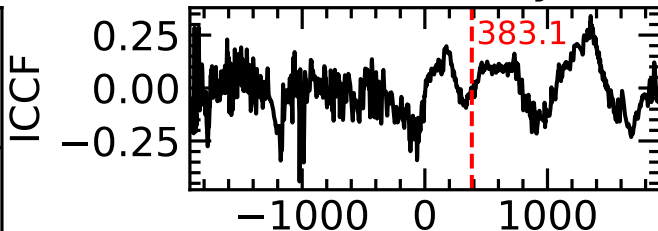

RM319 Light Curves (w/ PyROA model)

Time Delay

Lag [days]

RM319 Light Curves (w/ PyROA model)

Time Delay