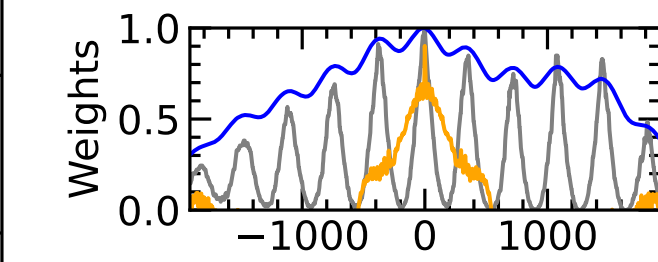

RM319 Light Curves (w/ PyROA model)

Time Delay

Lag [days]

RM319 Light Curves (w/ PyROA model)

Time Delay