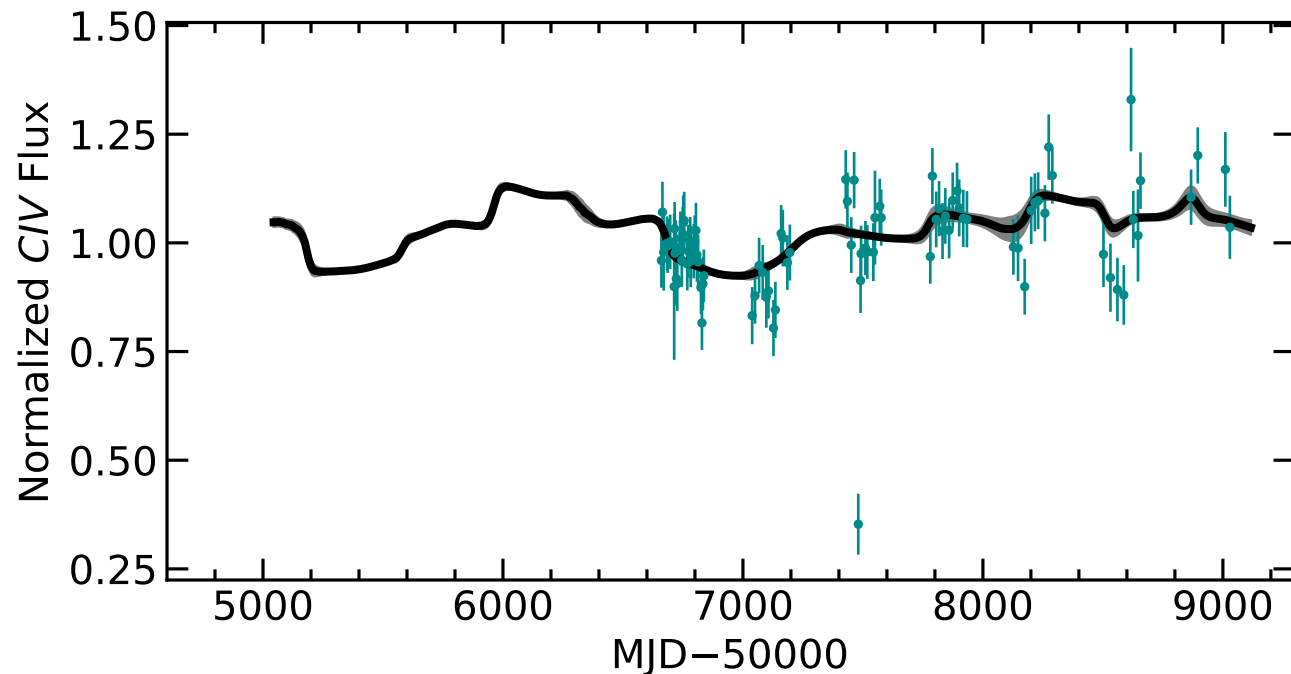

RM319 Light Curves (w/ PyROA model)

Time Delay

Lag [days]

RM319 Light Curves (w/ PyROA model)

Time Delay