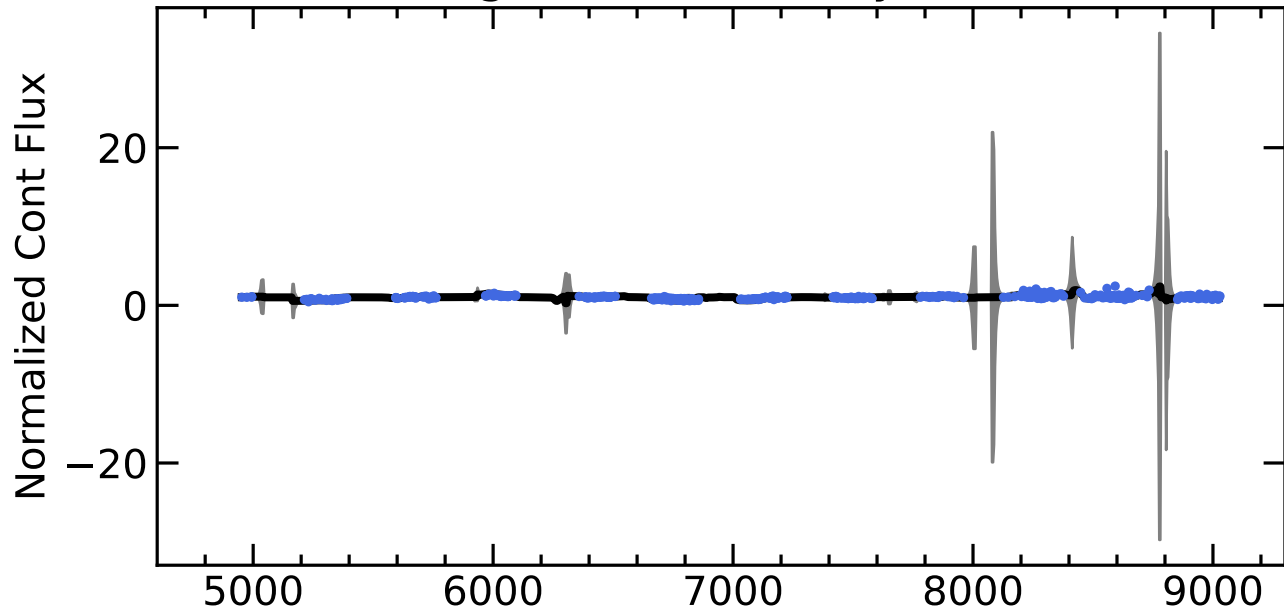

RM319 Light Curves (w/ PyROA model)

Time Delay

Lag [days]

RM319 Light Curves (w/ PyROA model)

Time Delay