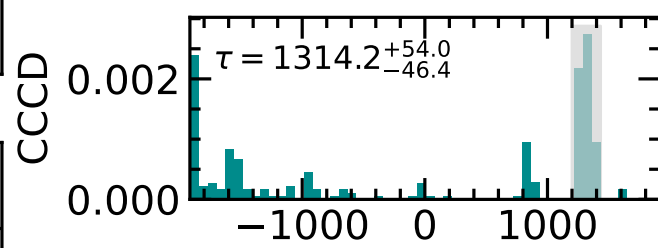

RM319 Light Curves (w/ PyROA model)

Time Delay

Lag [days]

RM319 Light Curves (w/ PyROA model)

Time Delay