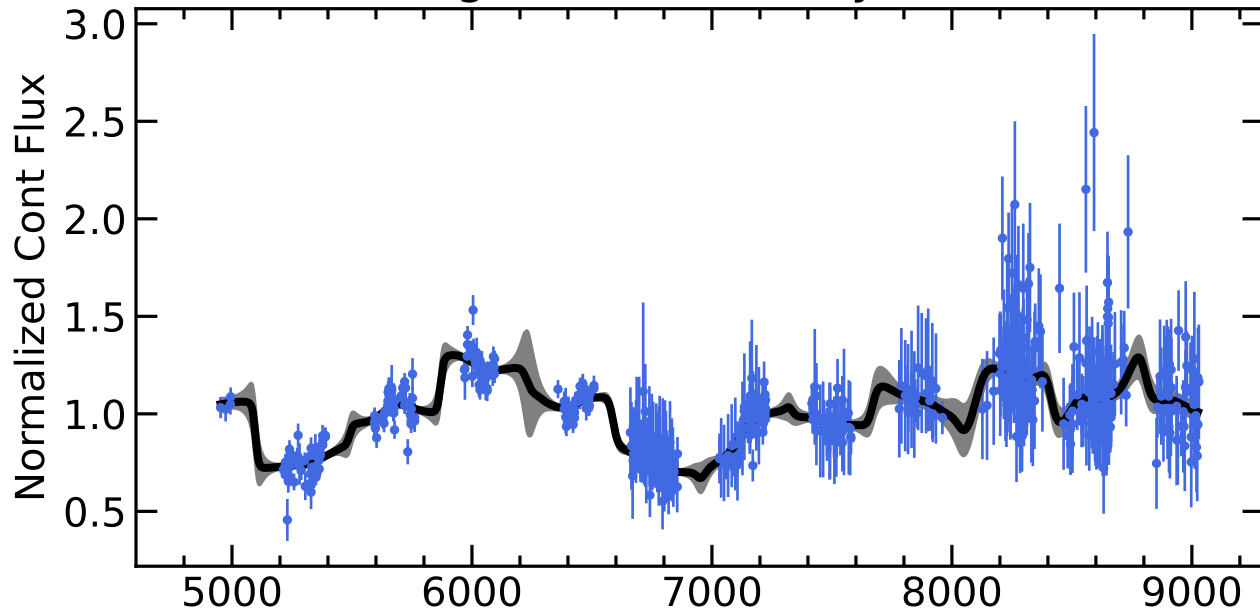

RM319 Light Curves (w/ PyROA model)

Time Delay

Lag [days]

RM319 Light Curves (w/ PyROA model)

Time Delay