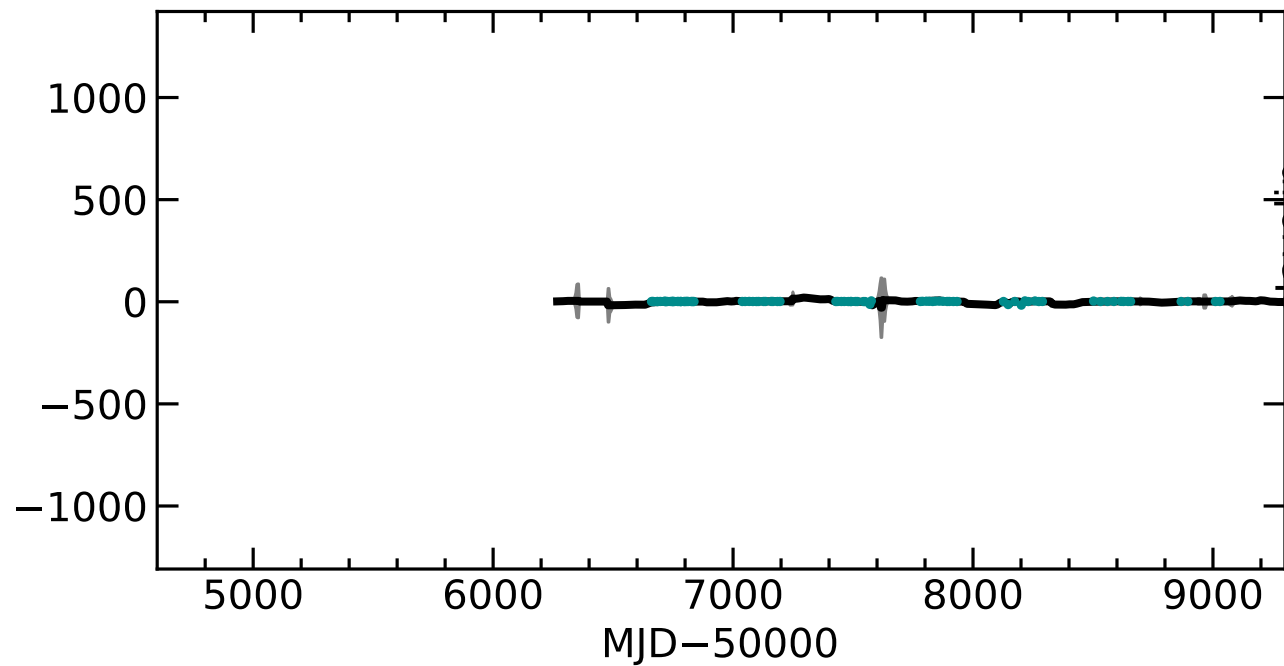

RM319 Light Curves (w/ PyROA model)

Time Delay

Lag [days]

RM319 Light Curves (w/ PyROA model)

Time Delay