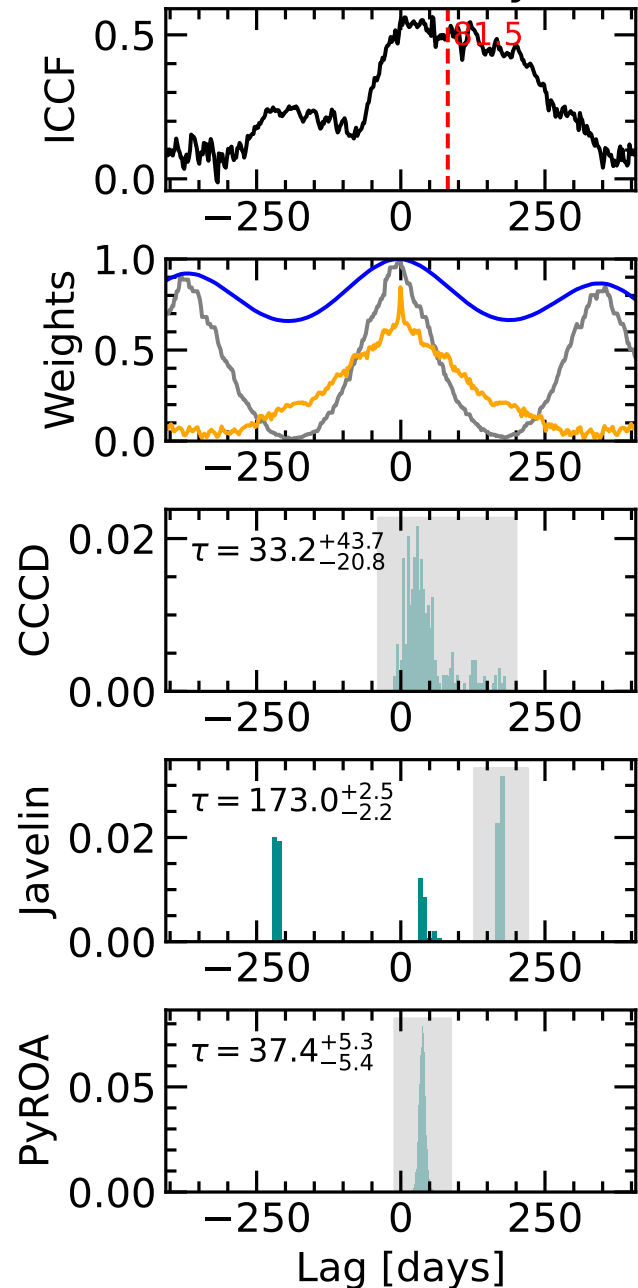

RM399 Light Curves (w/ PyROA model)

Time Delay

RM399 Light Curves (w/ PyROA model)

Time Delay