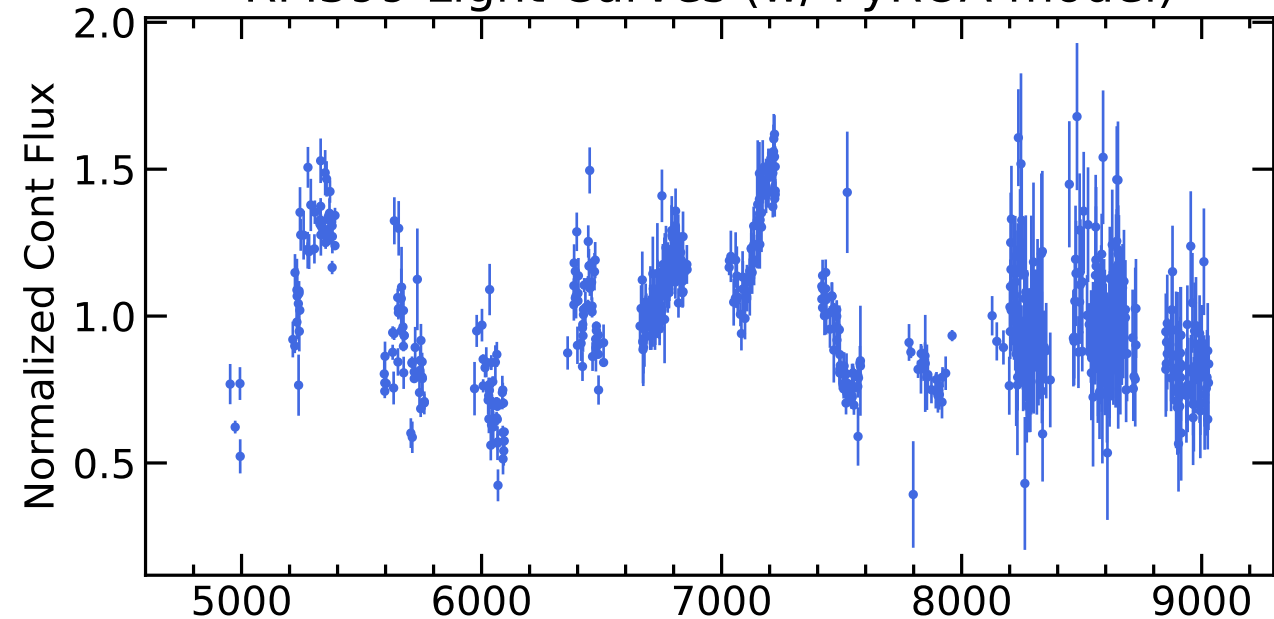

RM399 Light Curves (w/ PyROA model)

Time Delay

RM399 Light Curves (w/ PyROA model)

Time Delay