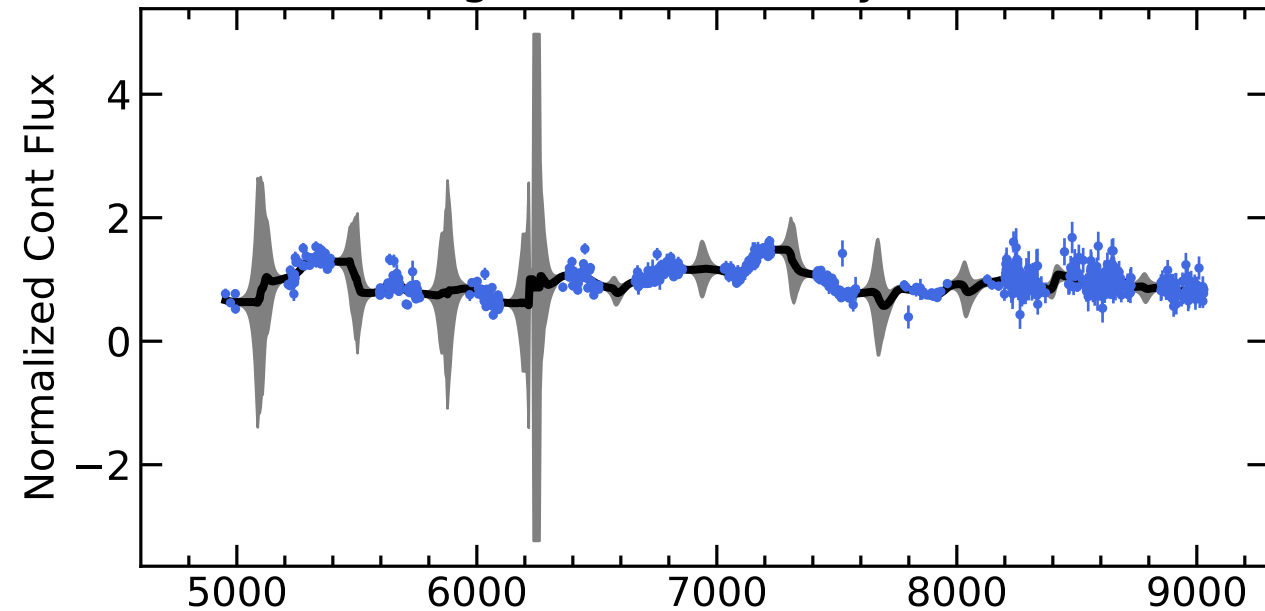

RM399 Light Curves (w/ PyROA model)

Time Delay

RM399 Light Curves (w/ PyROA model)

Time Delay