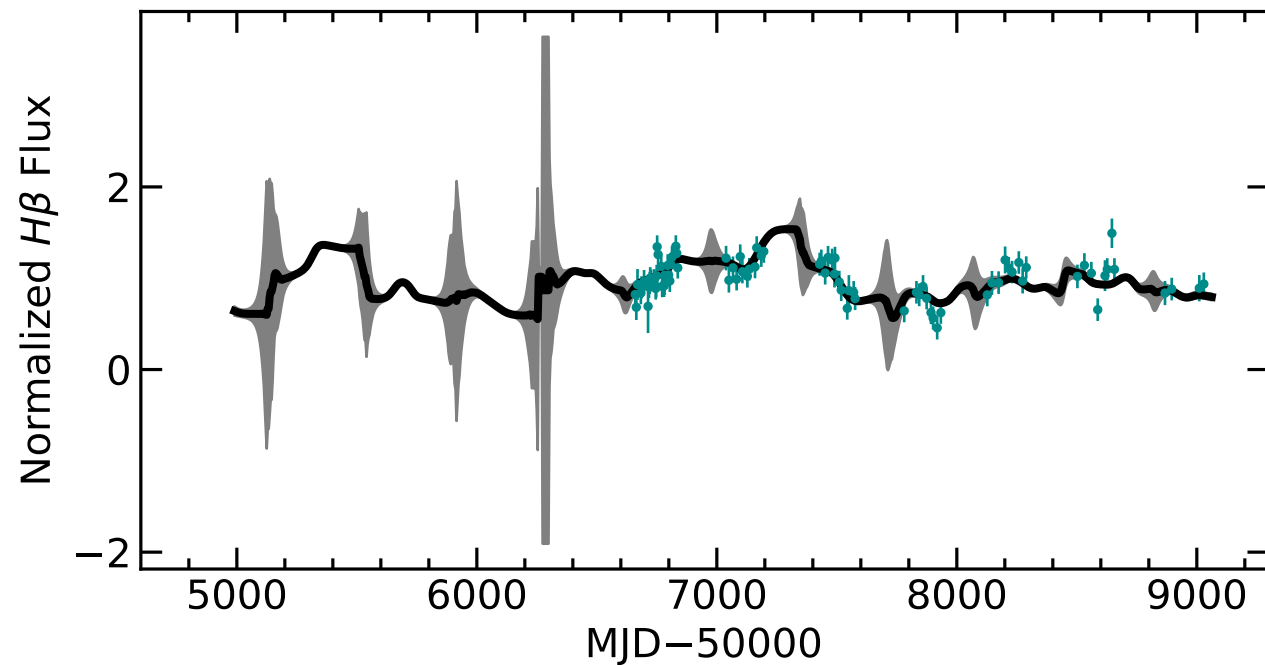

RM399 Light Curves (w/ PyROA model)

Time Delay

RM399 Light Curves (w/ PyROA model)

Time Delay