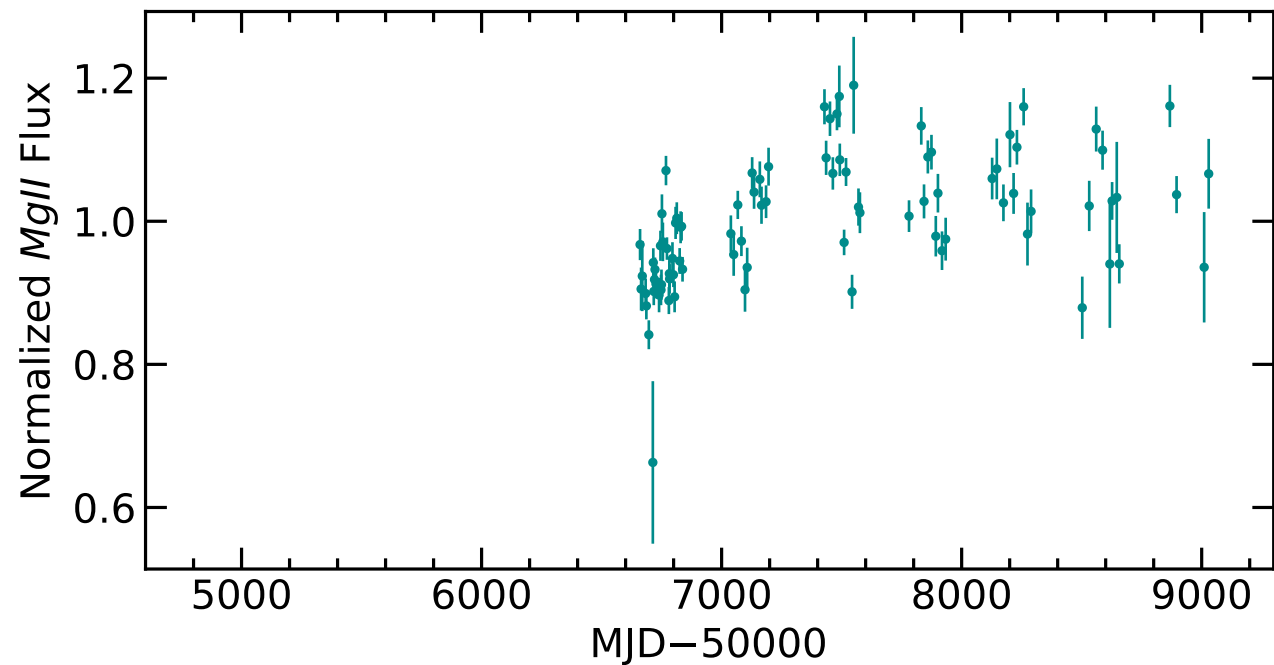

RM399 Light Curves (w/ PyROA model)

Time Delay

RM399 Light Curves (w/ PyROA model)

Time Delay