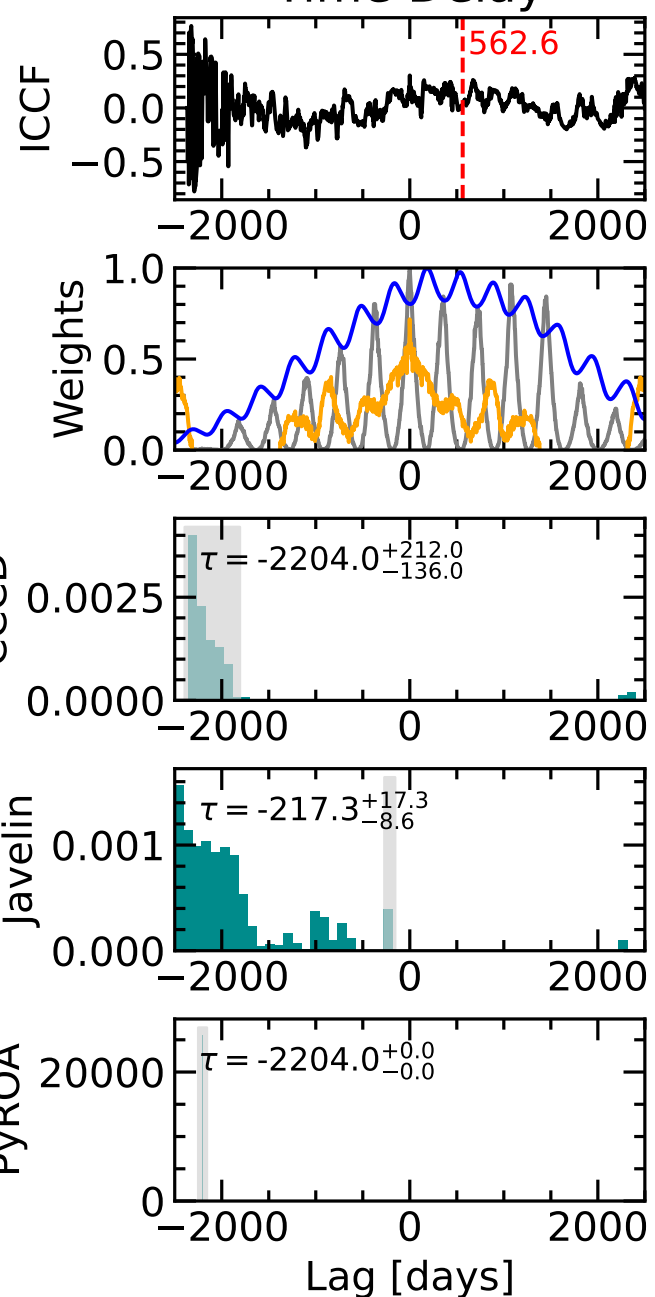

RM474 Light Curves (w/ PyROA model)

Time Delay

RM474 Light Curves (w/ PyROA model)

Time Delay