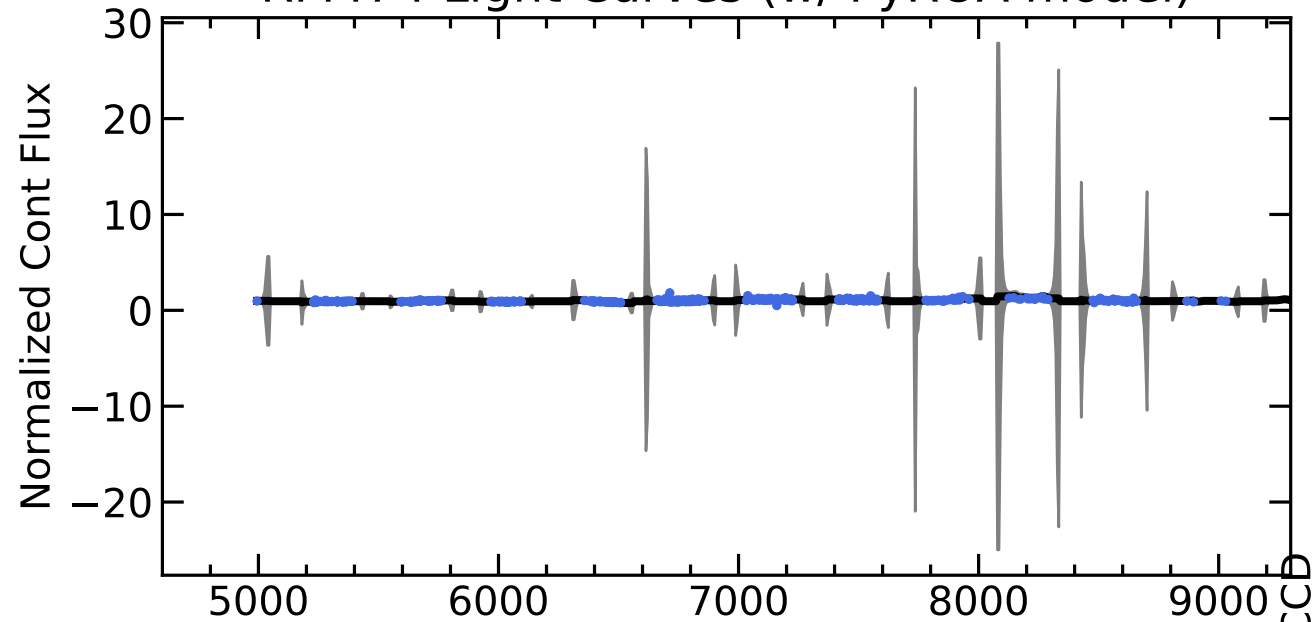

RM474 Light Curves (w/ PyROA model)

Time Delay

RM474 Light Curves (w/ PyROA model)

Time Delay