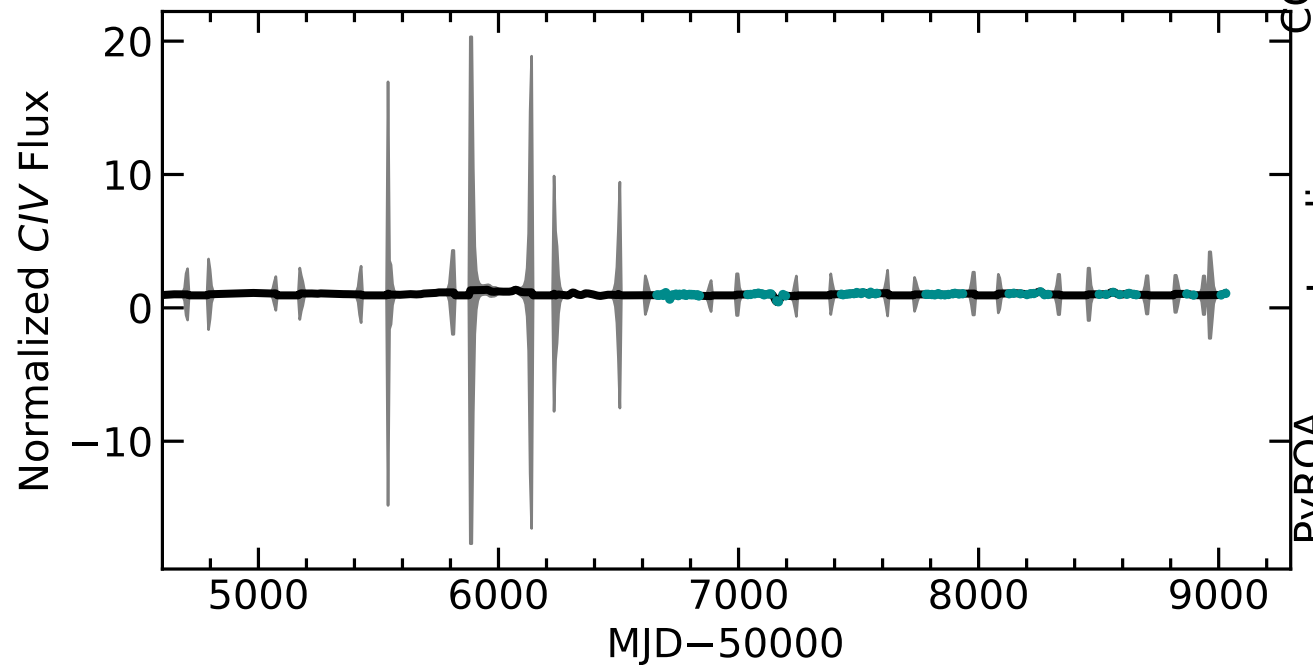

RM474 Light Curves (w/ PyROA model)

Time Delay

RM474 Light Curves (w/ PyROA model)

Time Delay