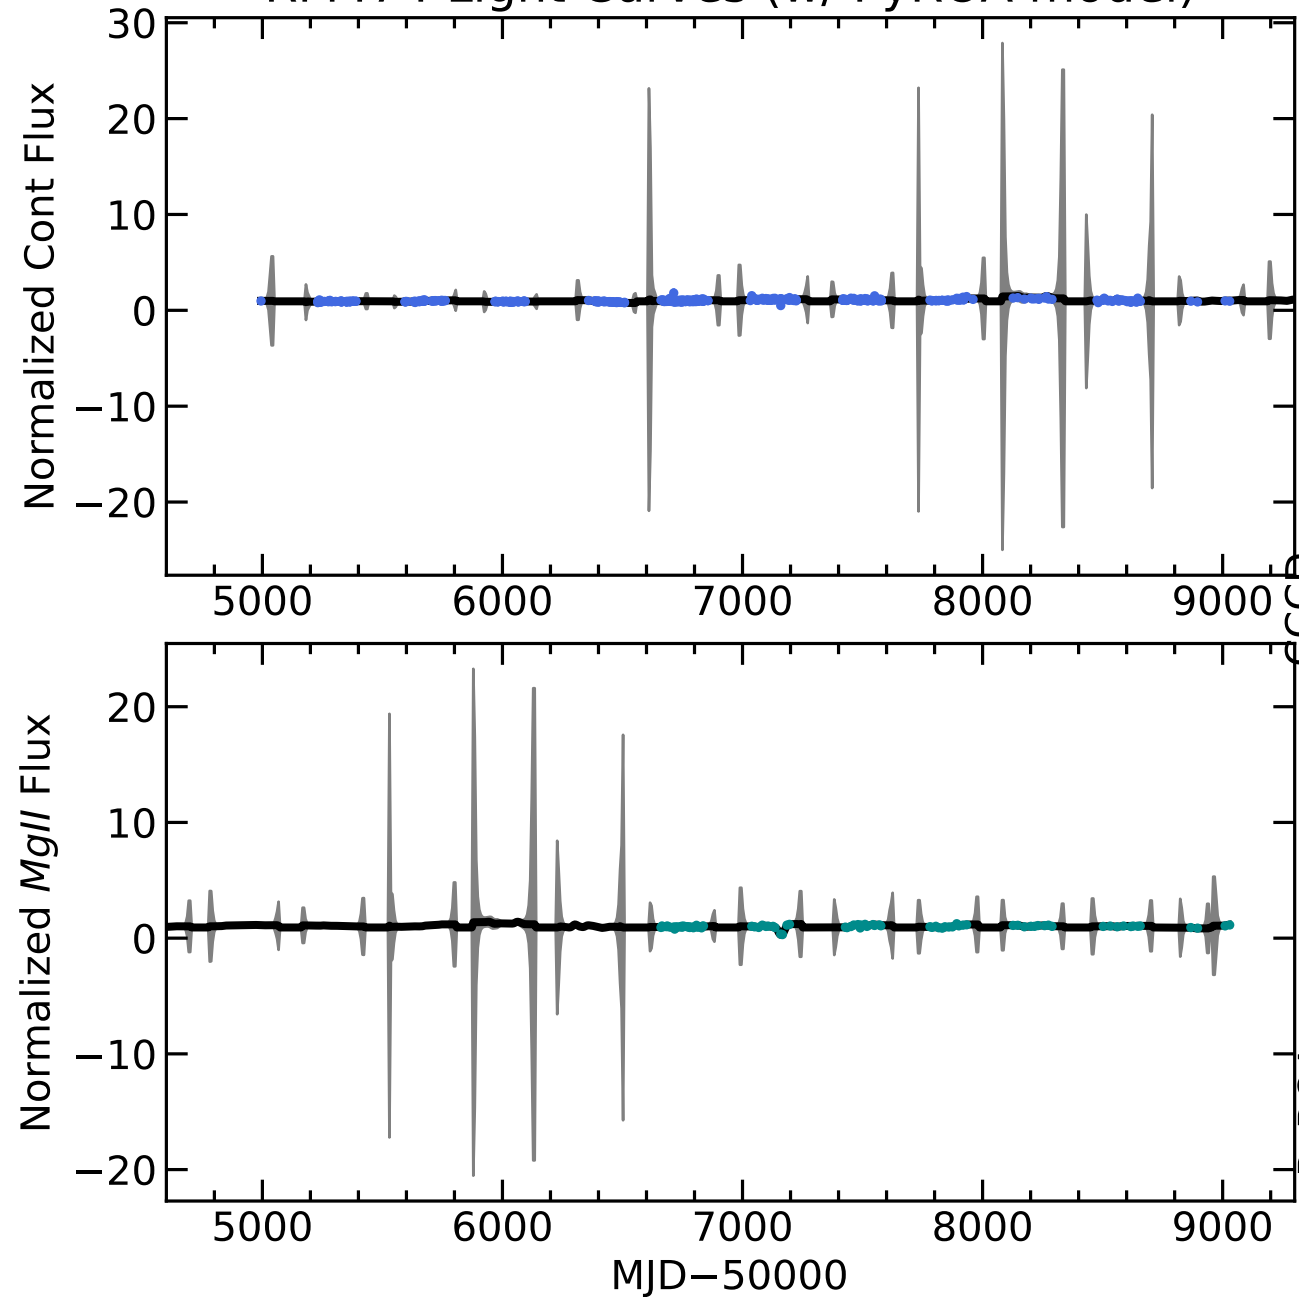

RM474 Light Curves (w/ PyROA model)

Time Delay

RM474 Light Curves (w/ PyROA model)

Time Delay