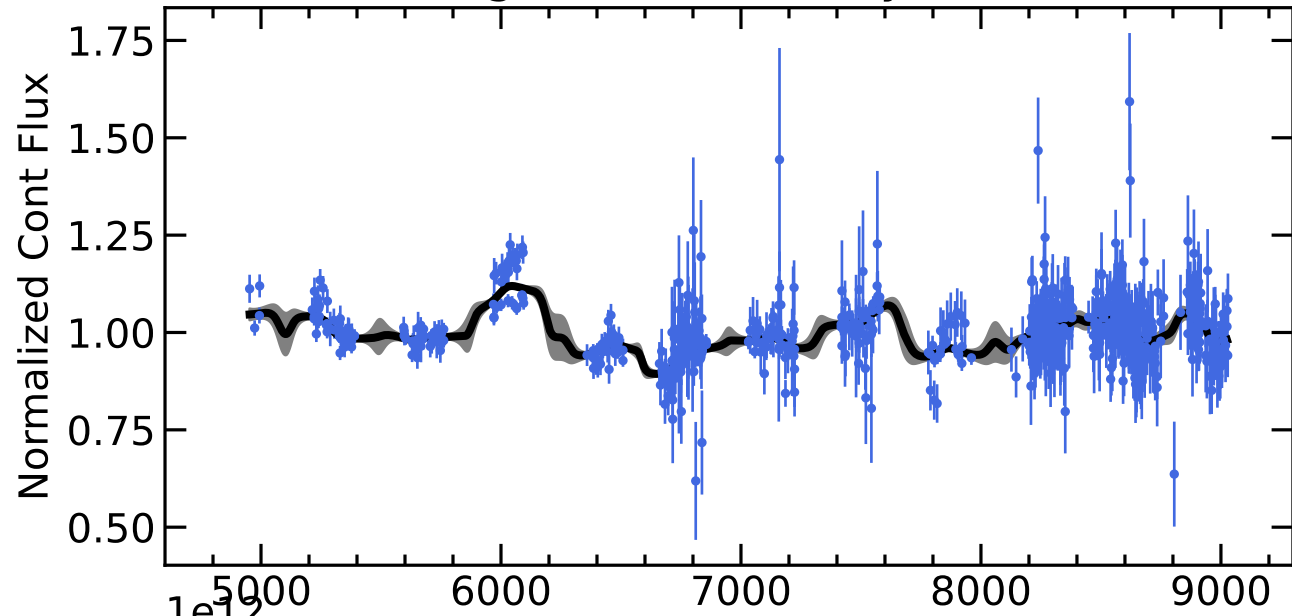

RM608 Light Curves (w/ PyROA model)

Time Delay