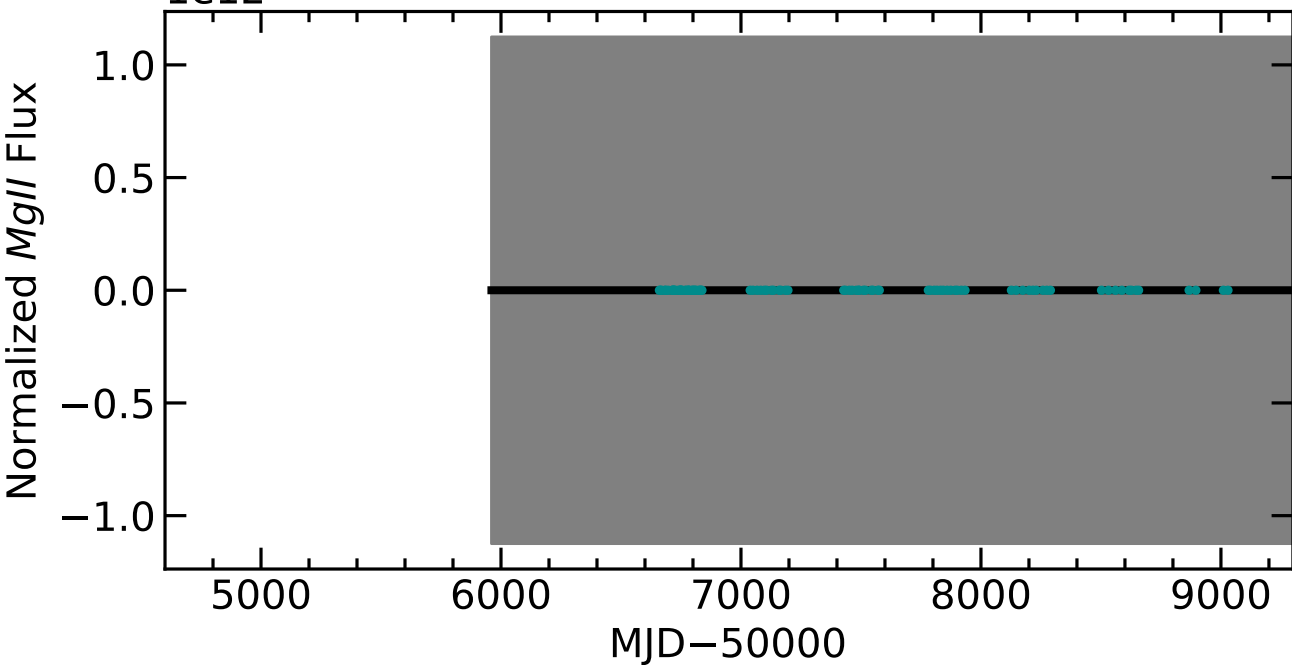

RM608 Light Curves (w/ PyROA model)

Time Delay