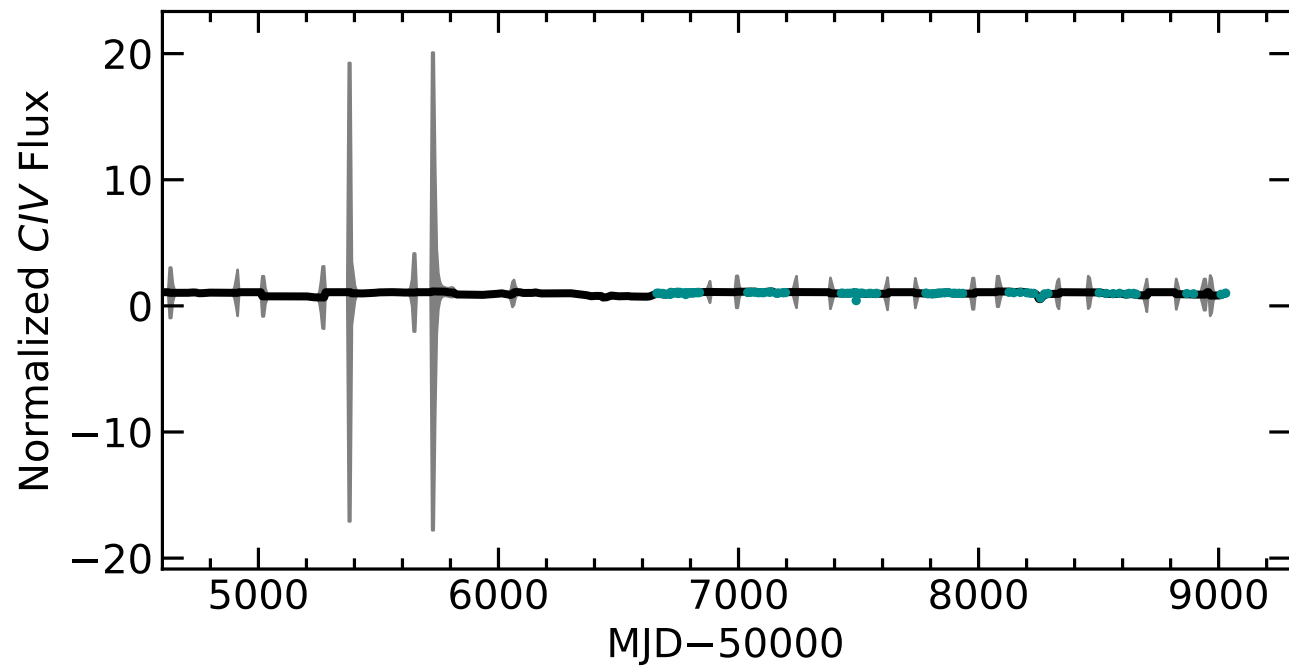

RM616 Light Curves (w/ PyROA model)

RM616 Light Curves (w/ PyROA model)

Time Delay