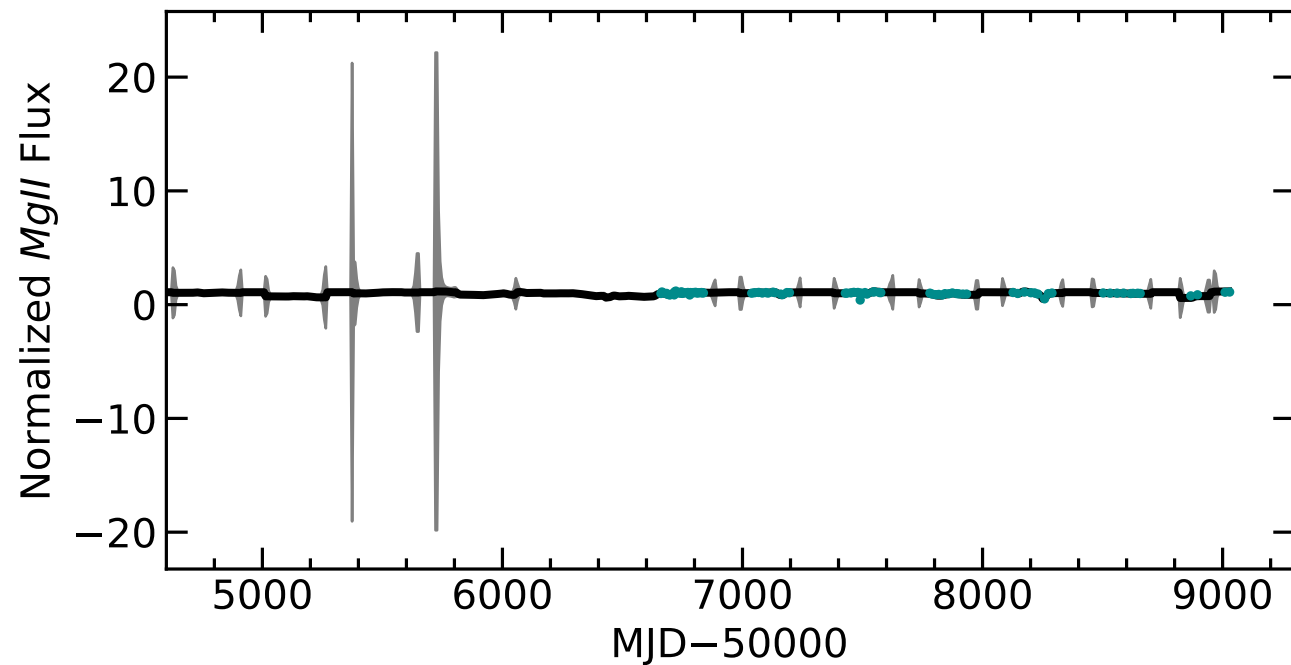

RM616 Light Curves (w/ PyROA model)

RM616 Light Curves (w/ PyROA model)

Time Delay