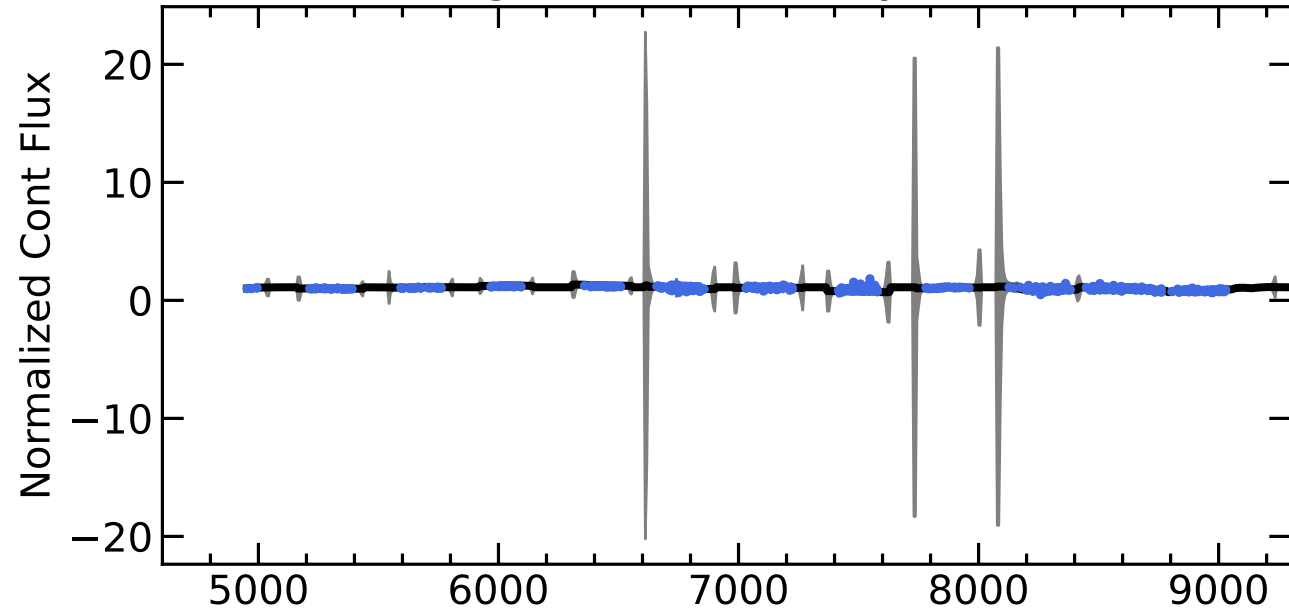

RM616 Light Curves (w/ PyROA model)

RM616 Light Curves (w/ PyROA model)

Time Delay