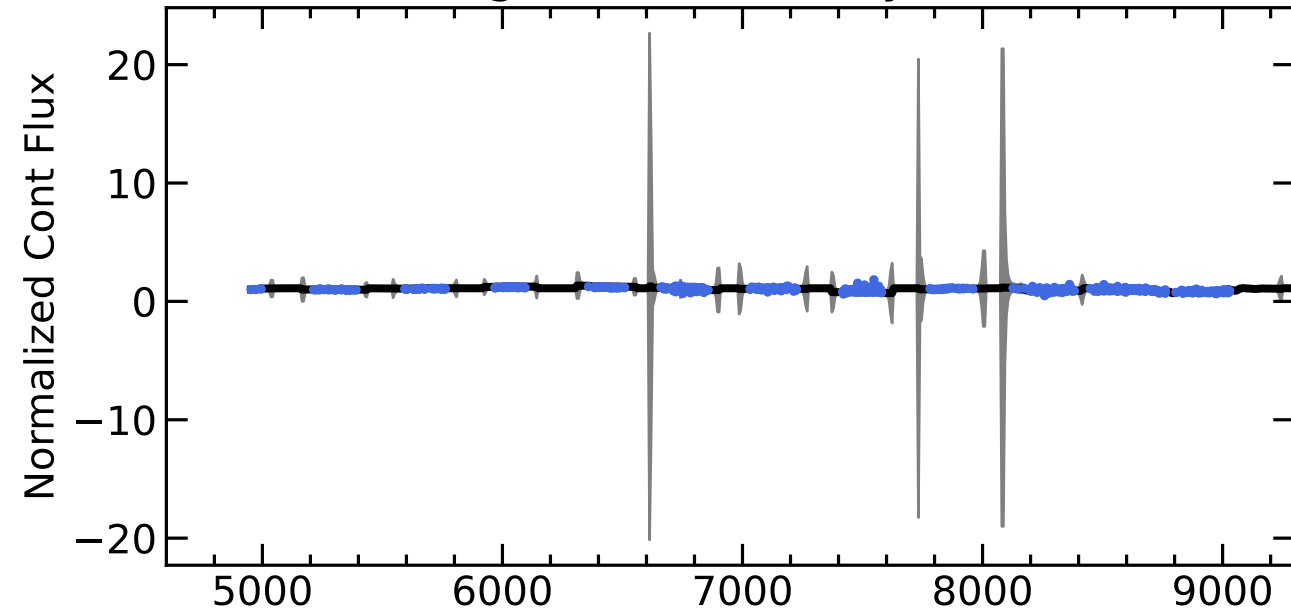

RM616 Light Curves (w/ PyROA model)

RM616 Light Curves (w/ PyROA model)

Time Delay