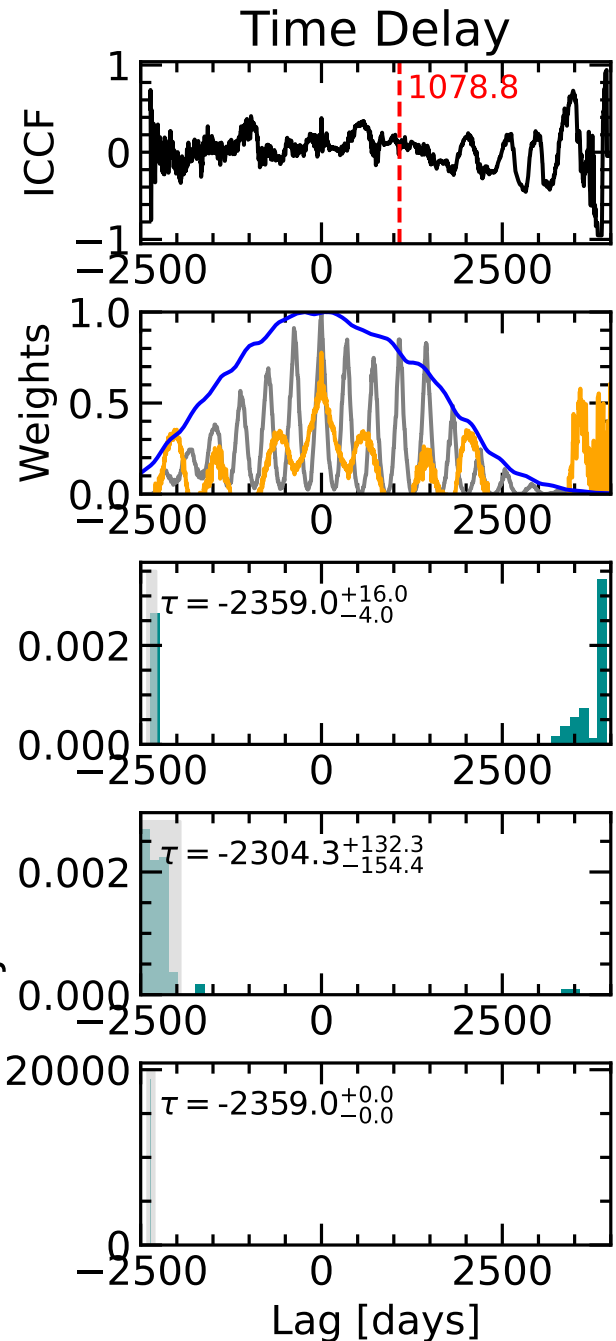

RM616 Light Curves (w/ PyROA model)

RM616 Light Curves (w/ PyROA model)

Time Delay