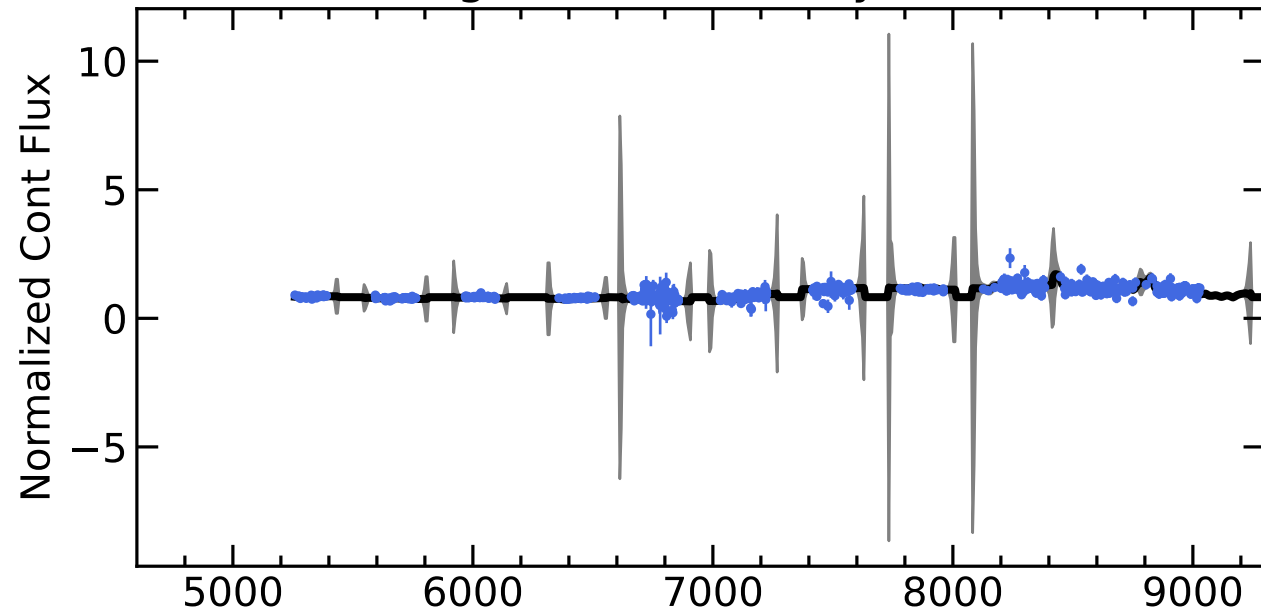

### RM623 Light Curves (w/ PyROA model)

### Time Delay