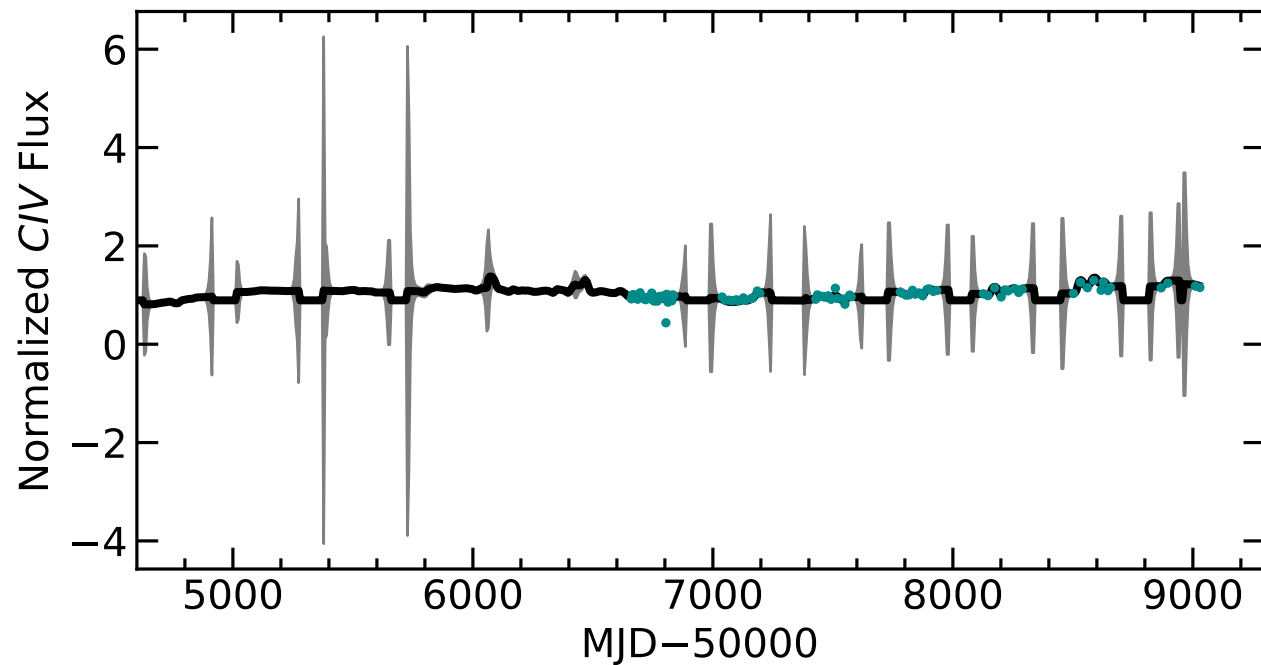

### RM623 Light Curves (w/ PyROA model)

### Time Delay