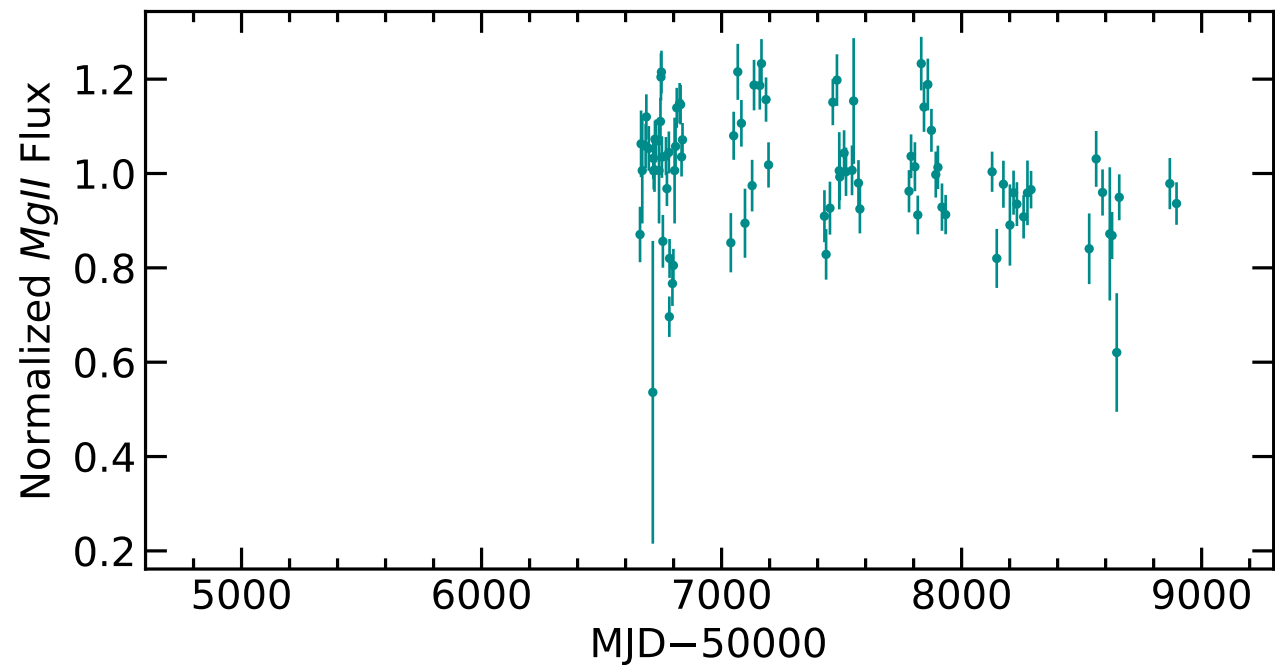

RM704 Light Curves (w/ PyROA model)

Time Delay

RM704 Light Curves (w/ PyROA model)

Time Delay