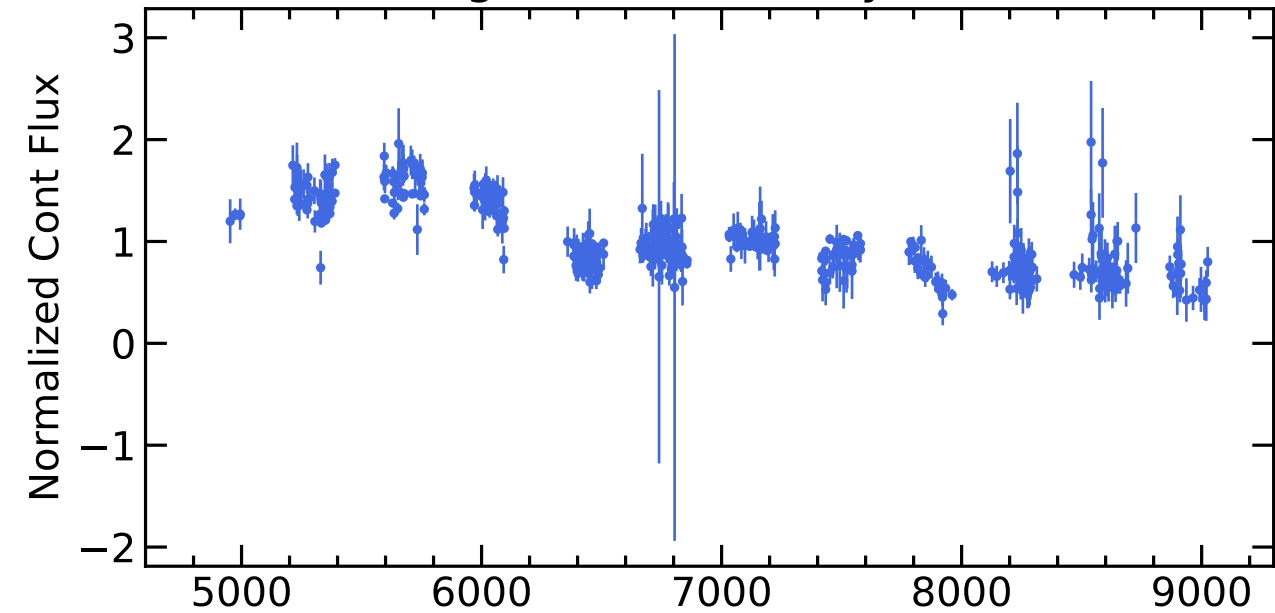

RM704 Light Curves (w/ PyROA model)

Time Delay

RM704 Light Curves (w/ PyROA model)

Time Delay