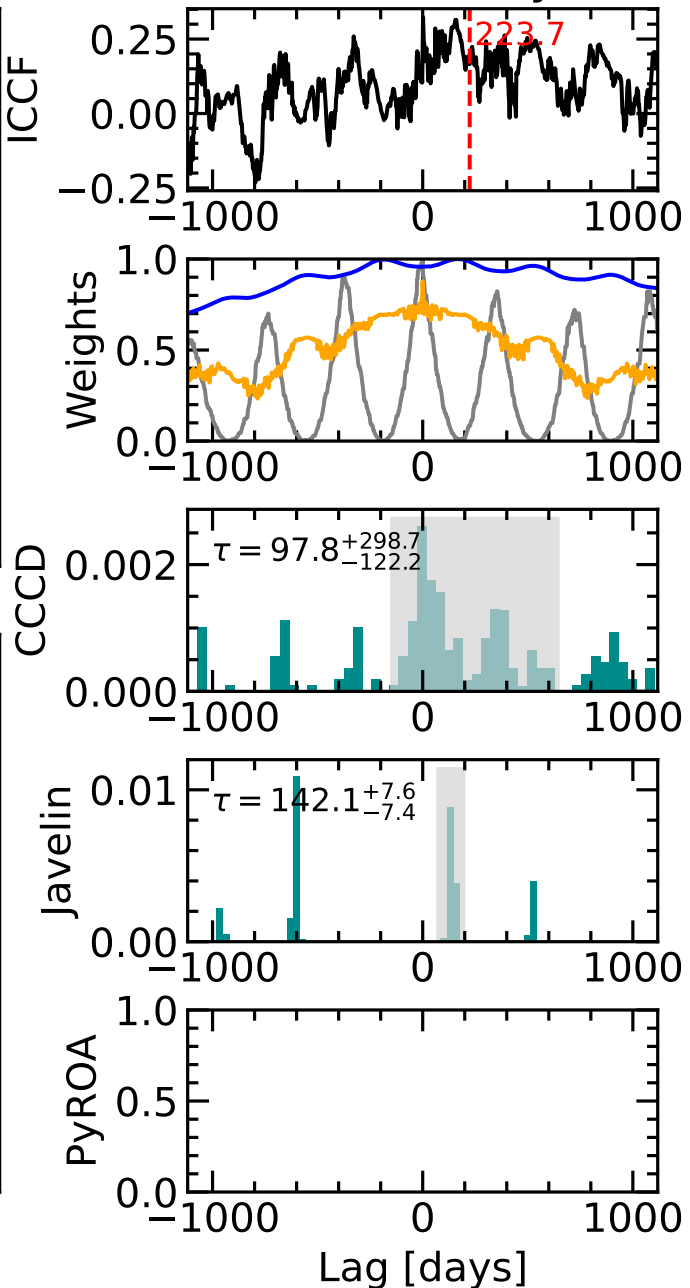

RM704 Light Curves (w/ PyROA model)

Time Delay

RM704 Light Curves (w/ PyROA model)

Time Delay