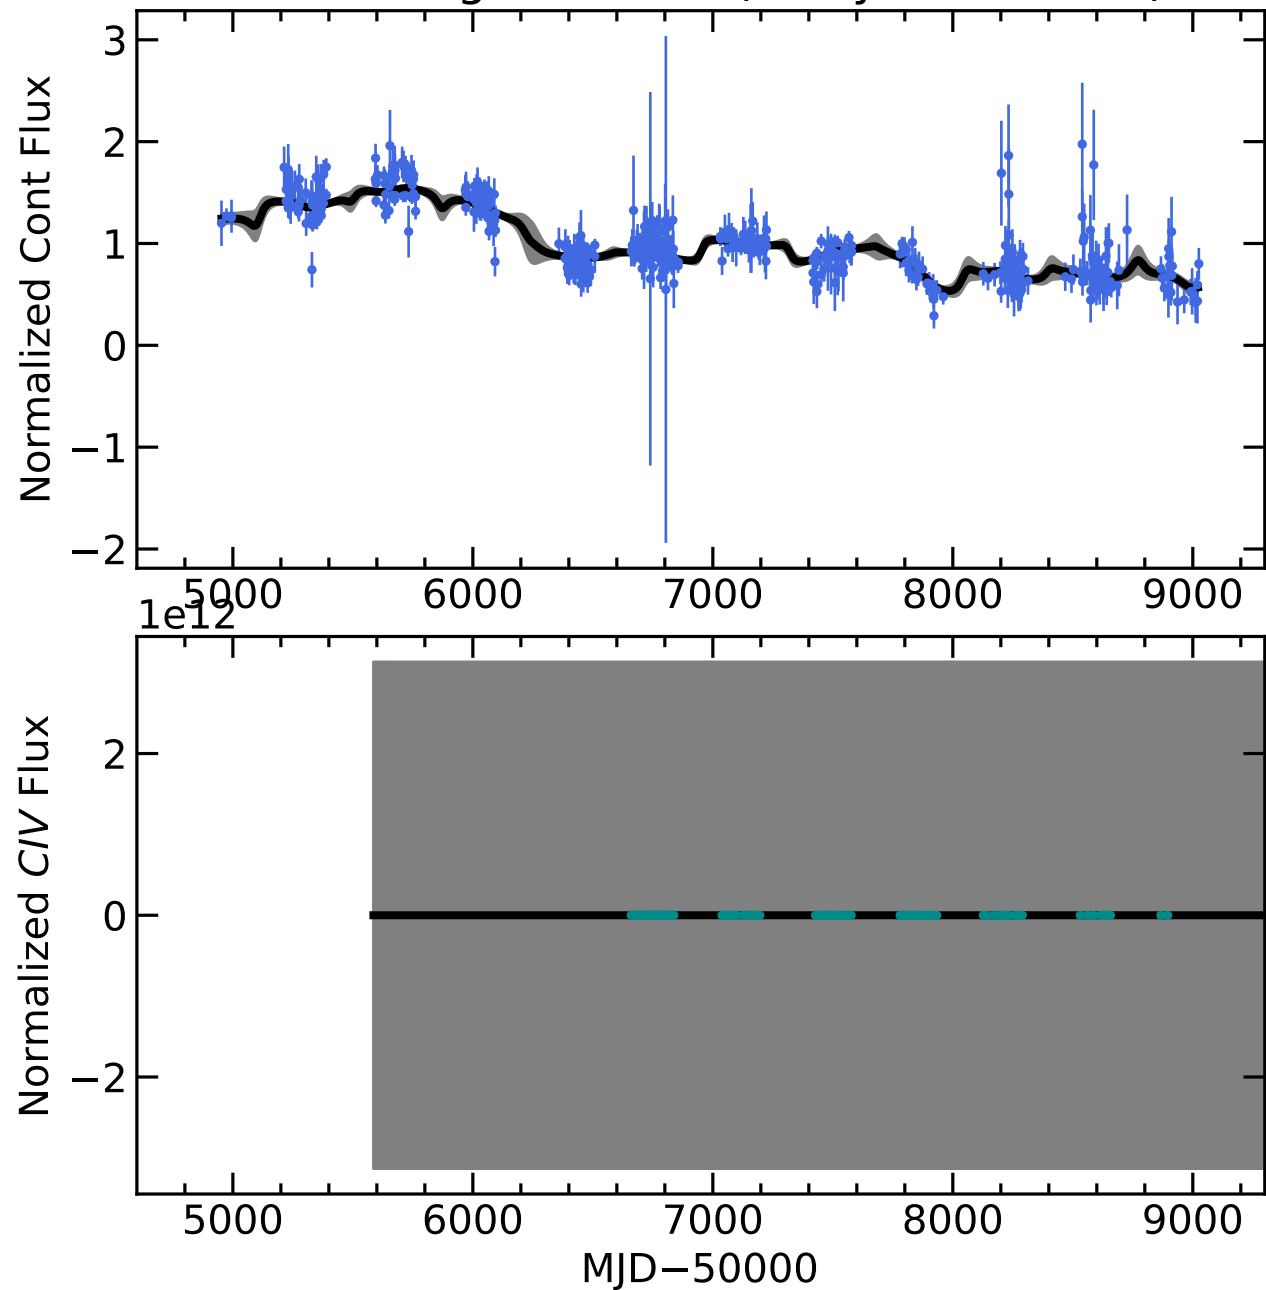

RM704 Light Curves (w/ PyROA model)

Time Delay

RM704 Light Curves (w/ PyROA model)

Time Delay