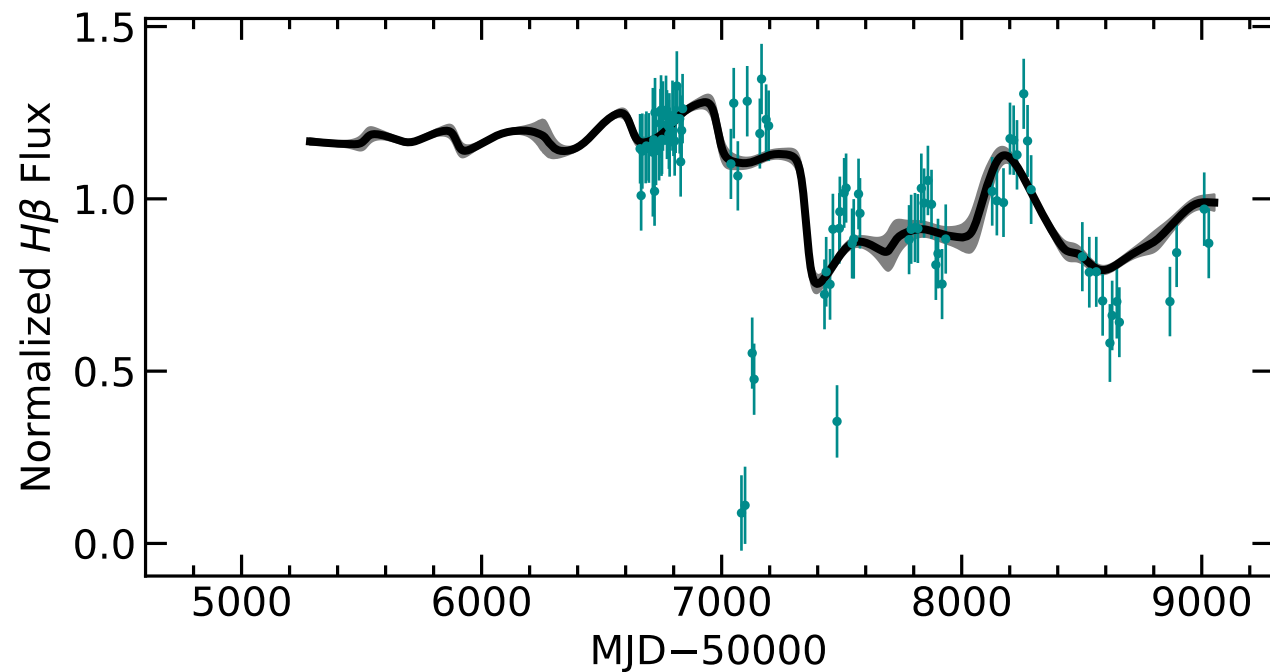

RM746 Light Curves (w/ PyROA model)

Time Delay

RM746 Light Curves (w/ PyROA model)

Time Delay