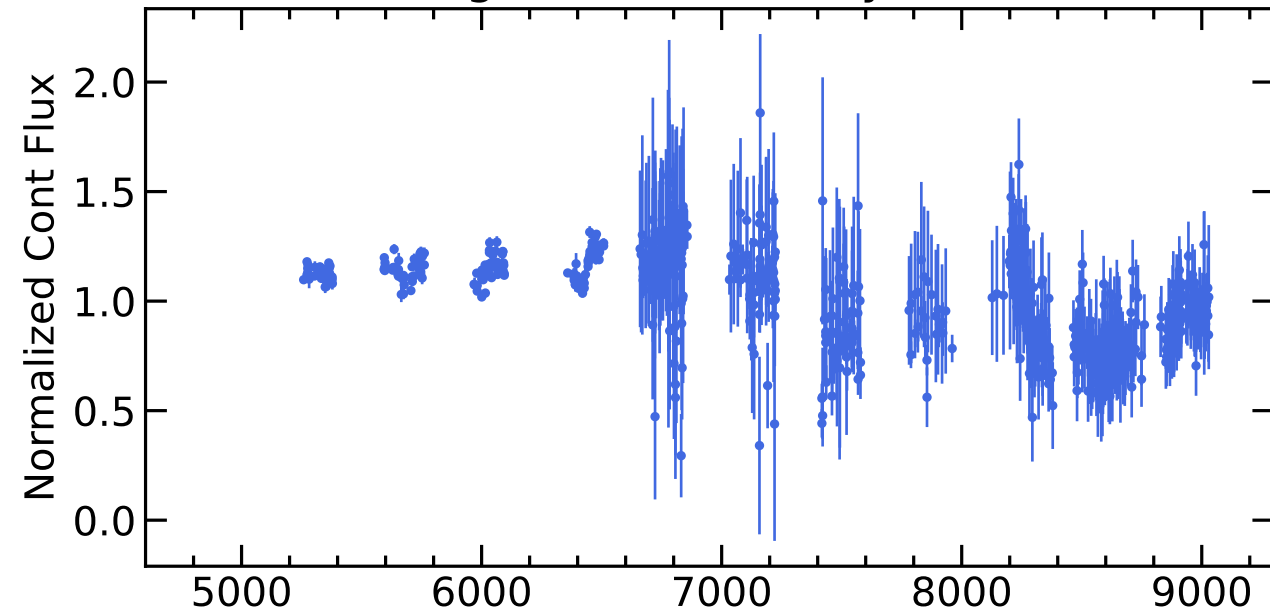

RM746 Light Curves (w/ PyROA model)

Time Delay

RM746 Light Curves (w/ PyROA model)

Time Delay