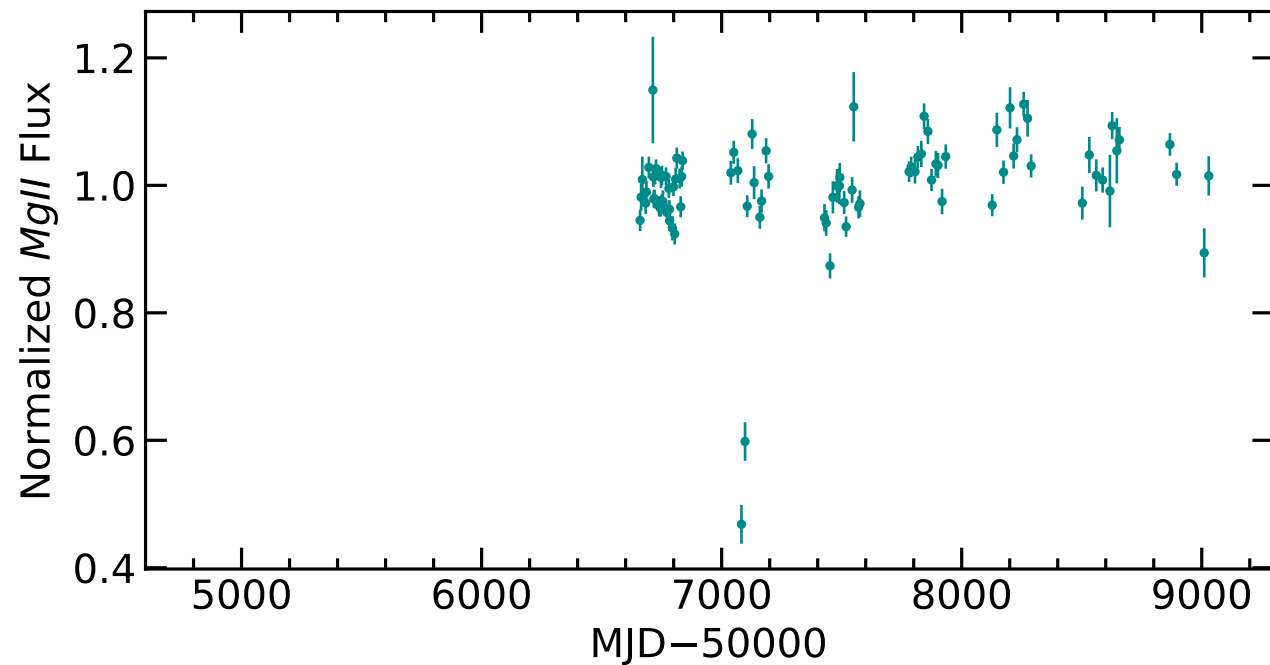

RM746 Light Curves (w/ PyROA model)

Time Delay

RM746 Light Curves (w/ PyROA model)

Time Delay