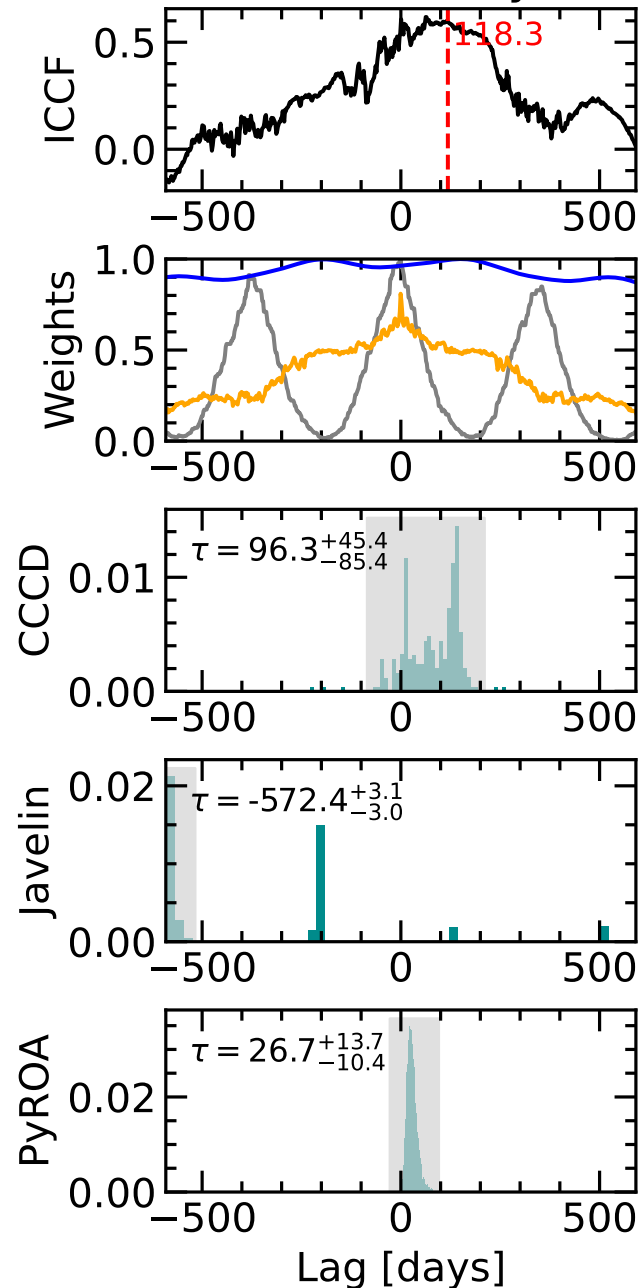

RM746 Light Curves (w/ PyROA model)

Time Delay

RM746 Light Curves (w/ PyROA model)

Time Delay