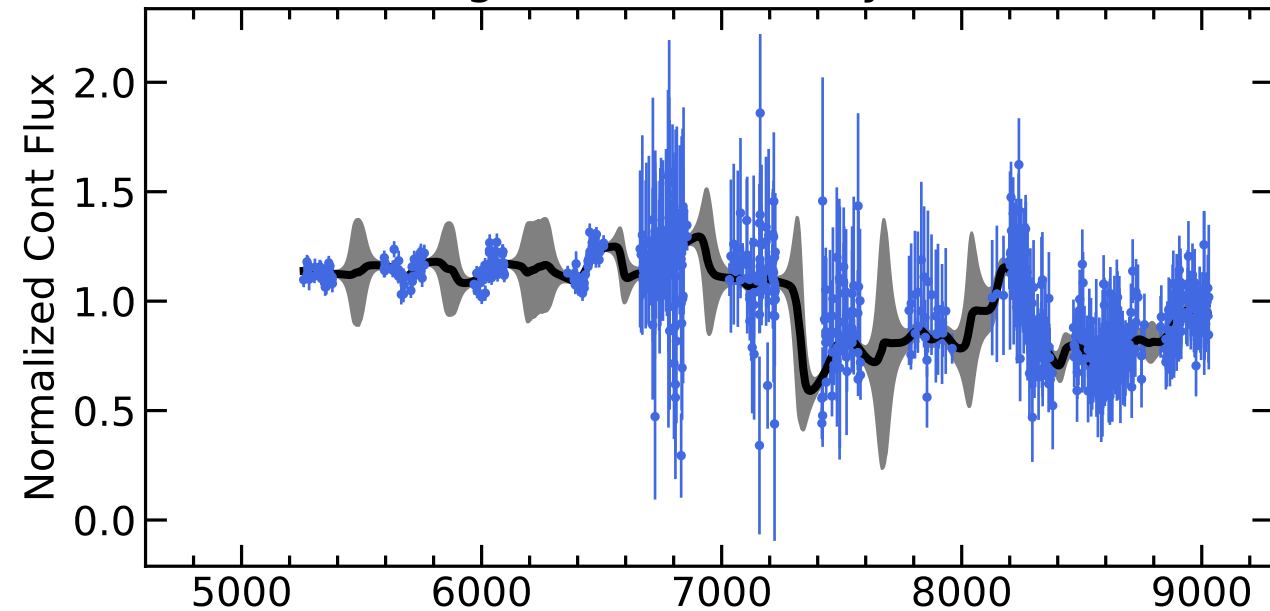

RM746 Light Curves (w/ PyROA model)

Time Delay

RM746 Light Curves (w/ PyROA model)

Time Delay