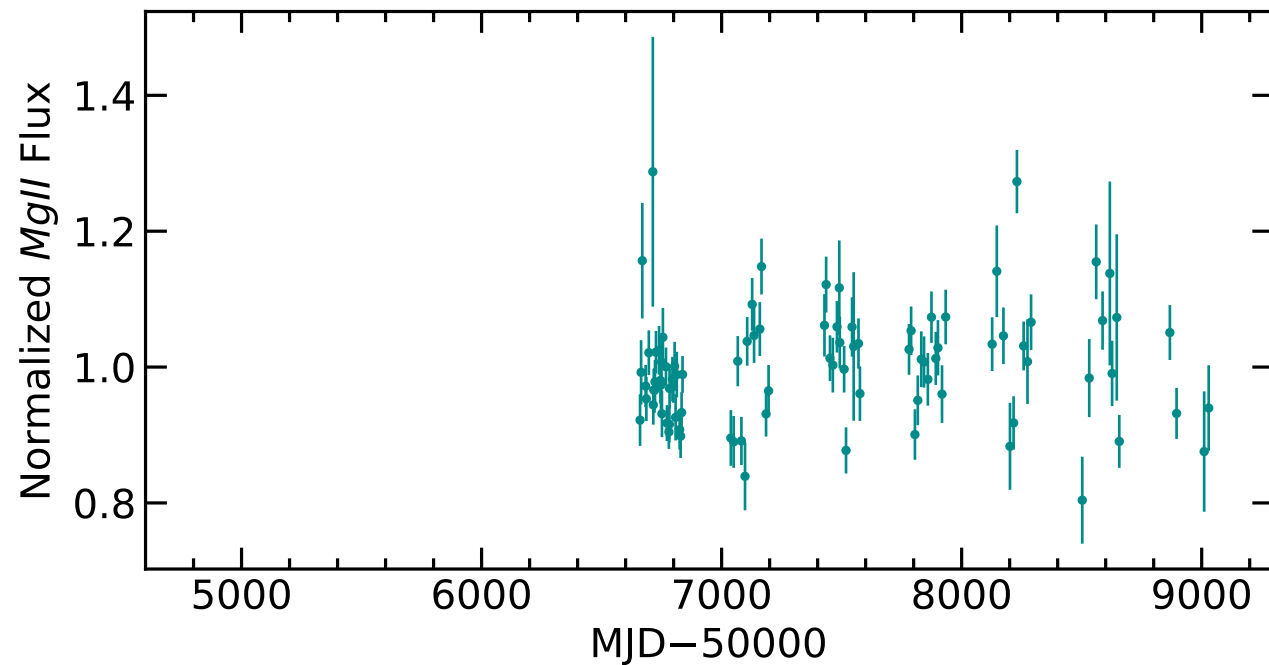

RM804 Light Curves (w/ PyROA model)

Time Delay

RM804 Light Curves (w/ PyROA model)

Time Delay