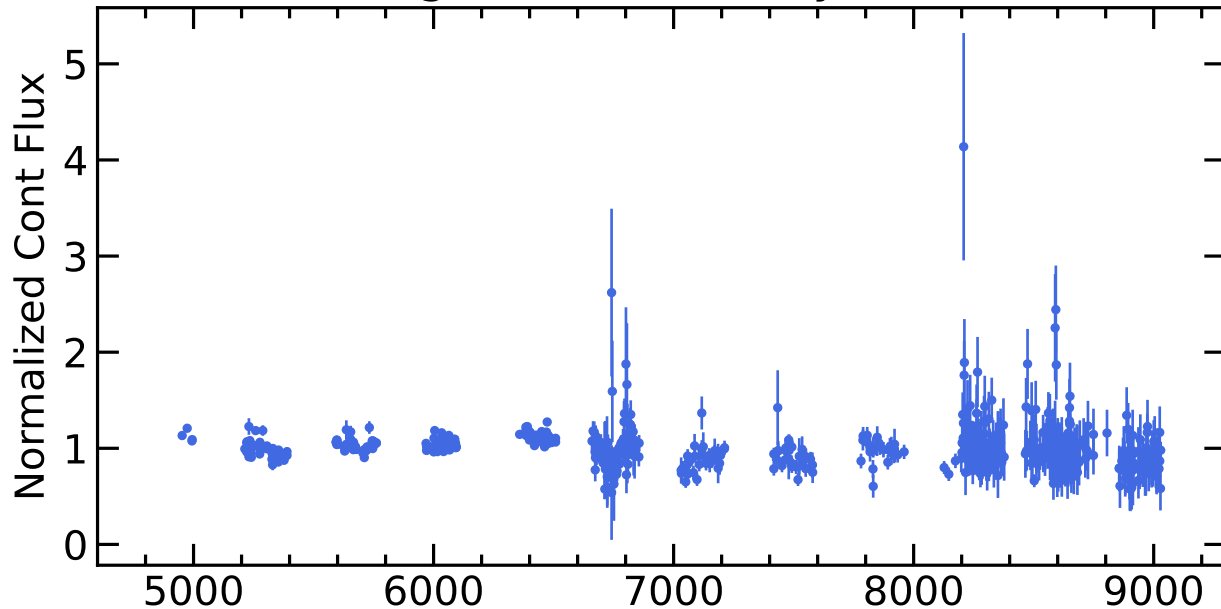

RM804 Light Curves (w/ PyROA model)

Time Delay

RM804 Light Curves (w/ PyROA model)

Time Delay