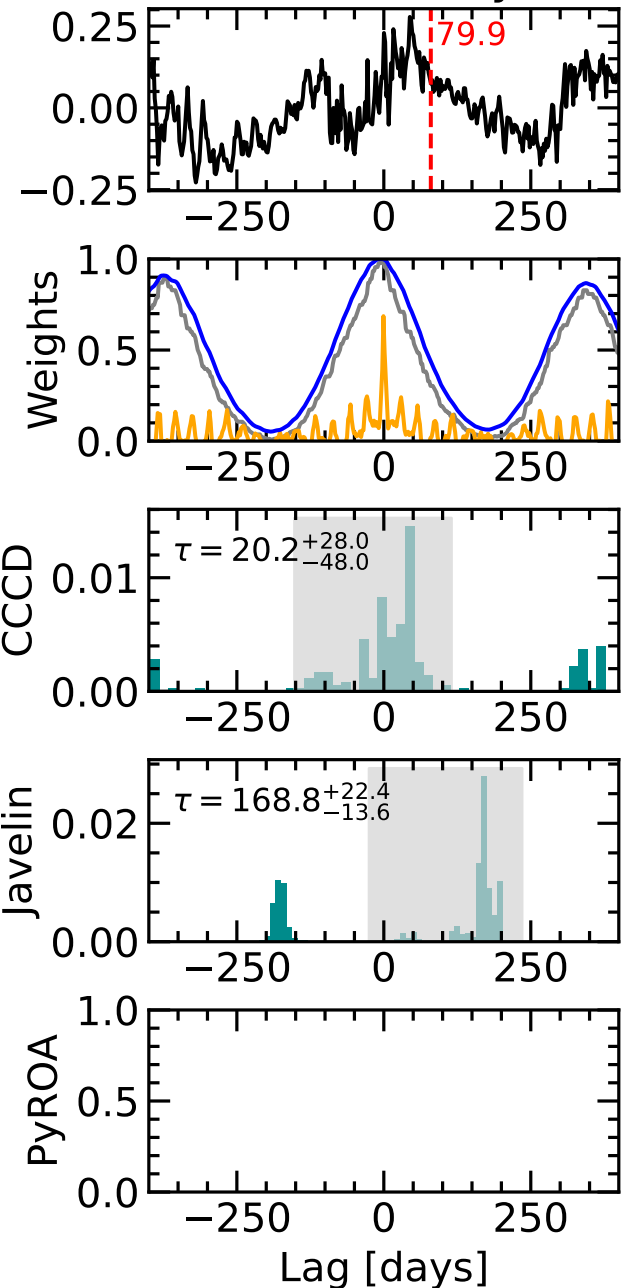

RM804 Light Curves (w/ PyROA model)

Time Delay

RM804 Light Curves (w/ PyROA model)

Time Delay