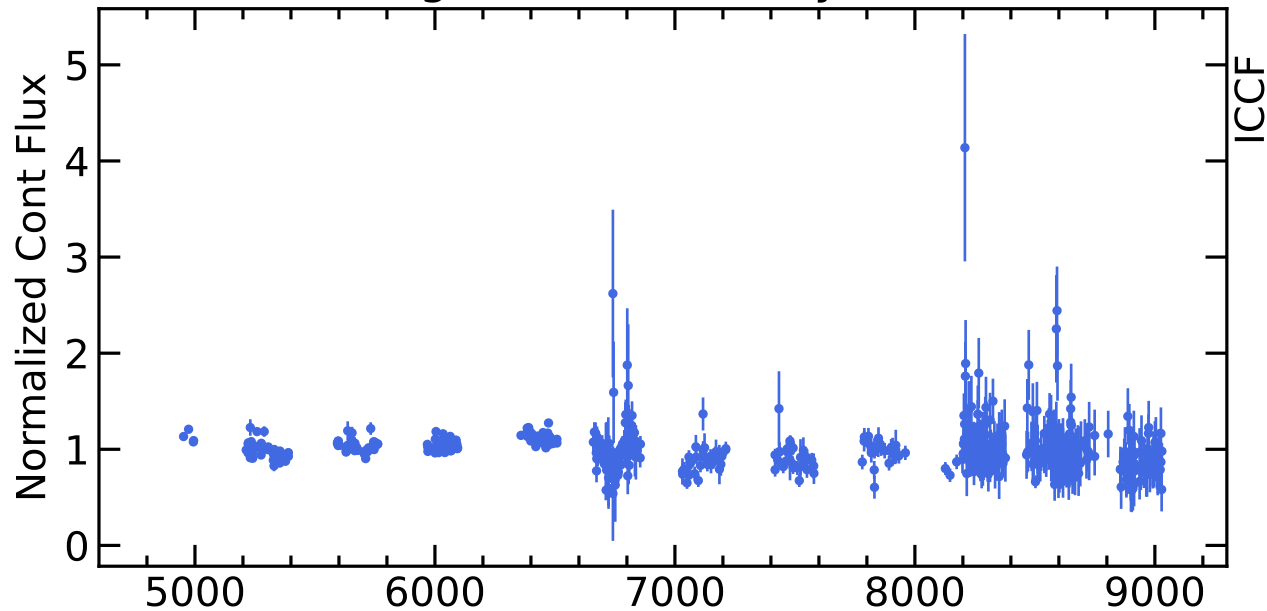

RM804 Light Curves (w/ PyROA model)

Time Delay

RM804 Light Curves (w/ PyROA model)

Time Delay