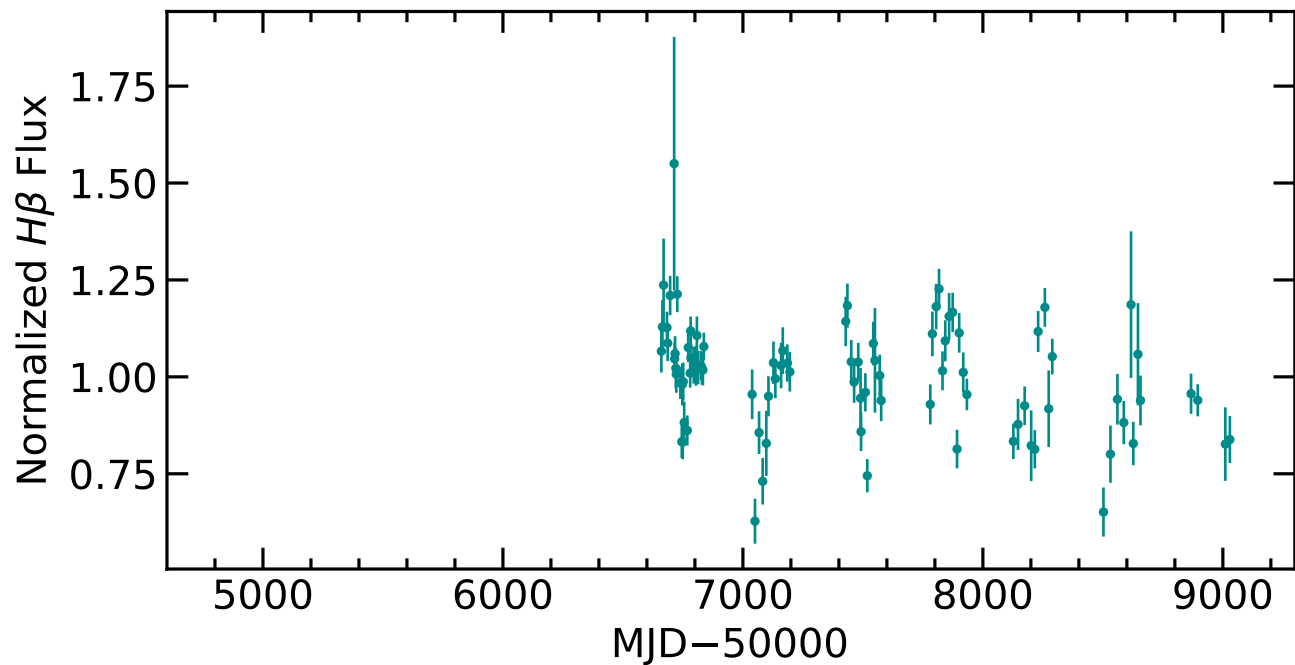

RM804 Light Curves (w/ PyROA model)

Time Delay

RM804 Light Curves (w/ PyROA model)

Time Delay